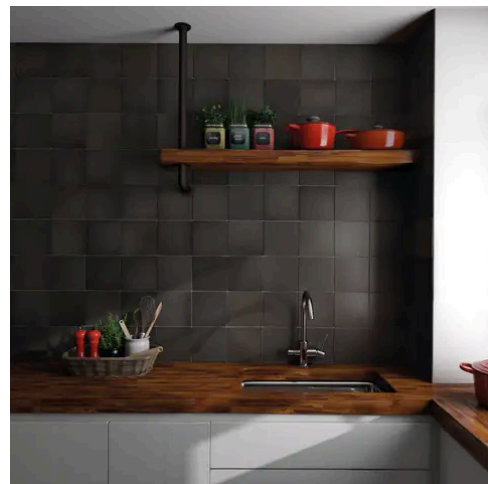

---

PRODUCT GALLERY

Discover the timeless elegance of our Artisan series, where tradition meets modernity. These ceramic tiles, available in a palette of eight vibrant colors, are crafted in the sizes of 2.5x8 and 5x5, complemented by a distinctive jolly trim. Perfect for indoor wall applications, each tile boasts a terracotta essence, high variation, and a handmade look that adds character to any space. With a matte finish on a durable ceramic body, the Artisan series invites warmth and authenticity into your home, promising a bespoke ambiance that is both inviting and refined.