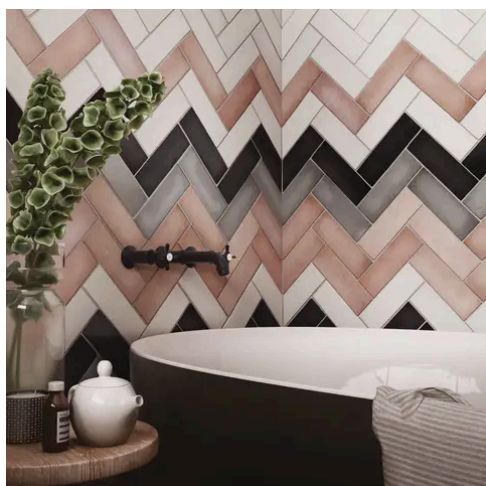

---

PRODUCT GALLERY

Discover the timeless elegance of our Artisan series, where tradition meets modernity. These ceramic tiles, available in a palette of eight vibrant colors, are crafted in the sizes of 2.5x8 and 5x5, complemented by a distinctive jolly trim. Perfect for indoor wall applications, each tile boasts a terracotta essence, high variation, and a handmade look that adds character to any space. With a matte finish on a durable ceramic body, the Artisan series invites warmth and authenticity into your home, promising a bespoke ambiance that is both inviting and refined.