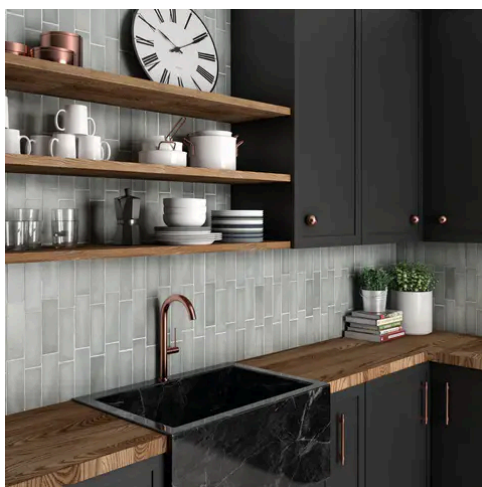

---

PRODUCT GALLERY

Discover the timeless elegance of our Artisan series, where tradition meets modernity. These ceramic tiles, available in a palette of eight vibrant colors, are crafted in the sizes of 2.5x8 and 5x5, complemented by a distinctive jolly trim. Perfect for indoor wall applications, each tile boasts a terracotta essence, high variation, and a handmade look that adds character to any space. With a matte finish on a durable ceramic body, the Artisan series invites warmth and authenticity into your home, promising a bespoke ambiance that is both inviting and refined.