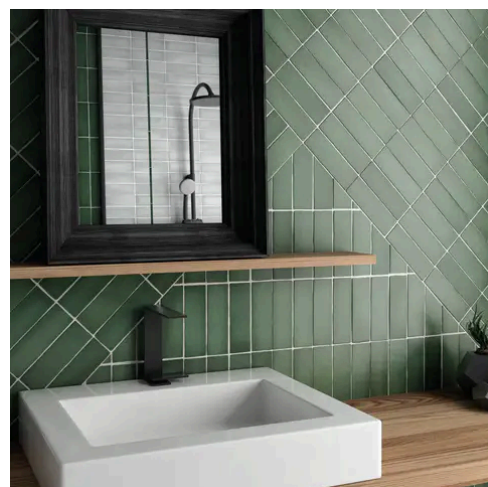

---

PRODUCT GALLERY

Discover the timeless elegance of our Artisan series, where tradition meets modernity. These ceramic tiles, available in a palette of eight vibrant colors, are crafted in the sizes of 2.5x8 and 5x5, complemented by a distinctive jolly trim. Perfect for indoor wall applications, each tile boasts a terracotta essence, high variation, and a handmade look that adds character to any space. With a matte finish on a durable ceramic body, the Artisan series invites warmth and authenticity into your home, promising a bespoke ambiance that is both inviting and refined.