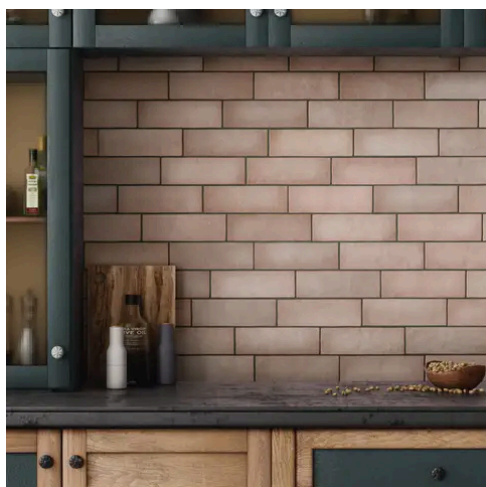

---

PRODUCT GALLERY

Discover the timeless elegance of our Artisan series, where tradition meets modernity. These ceramic tiles, available in a palette of eight vibrant colors, are crafted in the sizes of 2.5x8 and 5x5, complemented by a distinctive jolly trim. Perfect for indoor wall applications, each tile boasts a terracotta essence, high variation, and a handmade look that adds character to any space. With a matte finish on a durable ceramic body, the Artisan series invites warmth and authenticity into your home, promising a bespoke ambiance that is both inviting and refined.