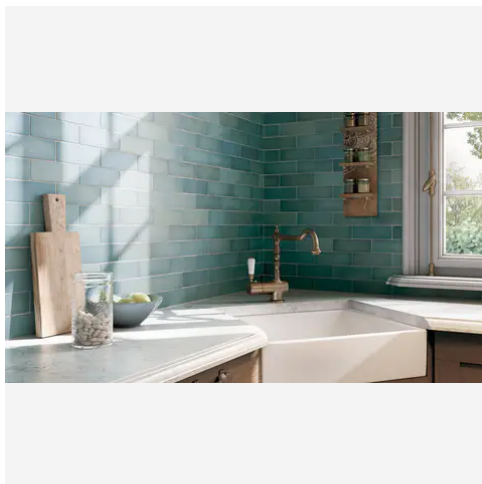

---

PRODUCT GALLERY

Discover the timeless elegance of our Artisan series, where tradition meets modernity. These ceramic tiles, available in a palette of eight vibrant colors, are crafted in the sizes of 2.5x8 and 5x5, complemented by a distinctive jolly trim. Perfect for indoor wall applications, each tile boasts a terracotta essence, high variation, and a handmade look that adds character to any space. With a matte finish on a durable ceramic body, the Artisan series invites warmth and authenticity into your home, promising a bespoke ambiance that is both inviting and refined.