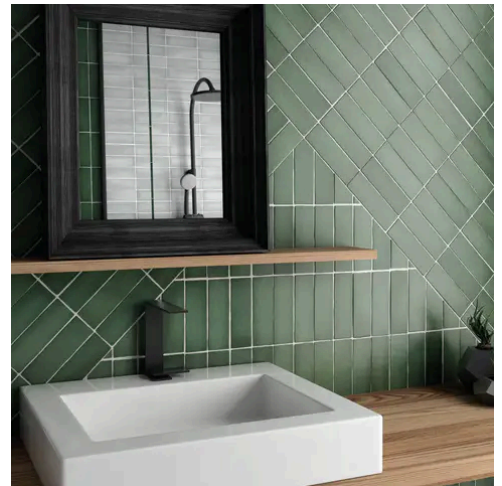

---

---

PRODUCT GALLERY

---

Discover the timeless elegance of our Artisan series, where tradition meets modernity. These ceramic tiles, available in a palette of eight vibrant colors, are crafted in the sizes of 2.5x8 and 5x5, complemented by a distinctive jolly trim. Perfect for indoor wall applications, each tile boasts a terracotta essence, high variation, and a handmade look that adds character to any space. With a matte finish on a durable ceramic body, the Artisan series invites warmth and authenticity into your home, promising a bespoke ambiance that is both inviting and refined.