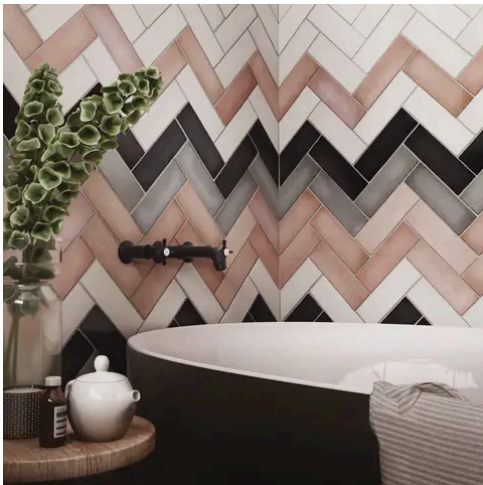

### COLOR OPTIONS

White

Sea Blue

Malachite

**Sahara**

Grey Stone

Coral Pink

Black

---

---

PRODUCT GALLERY

---

Discover the timeless elegance of our Artisan series, where tradition meets modernity. These ceramic tiles, available in a palette of eight vibrant colors, are crafted in the sizes of 2.5x8 and 5x5, complemented by a distinctive jolly trim. Perfect for indoor wall applications, each tile boasts a terracotta essence, high variation, and a handmade look that adds character to any space. With a matte finish on a durable ceramic body, the Artisan series invites warmth and authenticity into your home, promising a bespoke ambiance that is both inviting and refined.