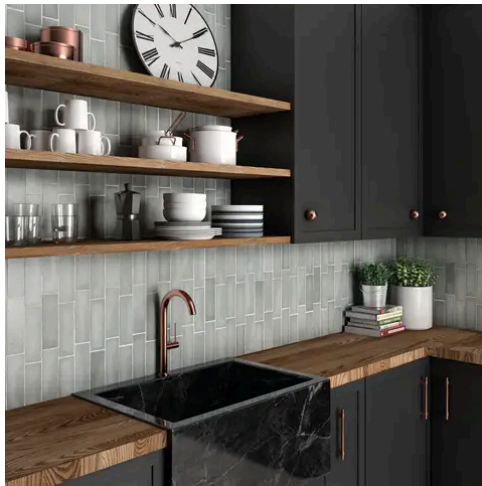

---

---

PRODUCT GALLERY

---

Discover the timeless elegance of our Artisan series, where tradition meets modernity. These ceramic tiles, available in a palette of eight vibrant colors, are crafted in the sizes of 2.5x8 and 5x5, complemented by a distinctive jolly trim. Perfect for indoor wall applications, each tile boasts a terracotta essence, high variation, and a handmade look that adds character to any space. With a matte finish on a durable ceramic body, the Artisan series invites warmth and authenticity into your home, promising a bespoke ambiance that is both inviting and refined.