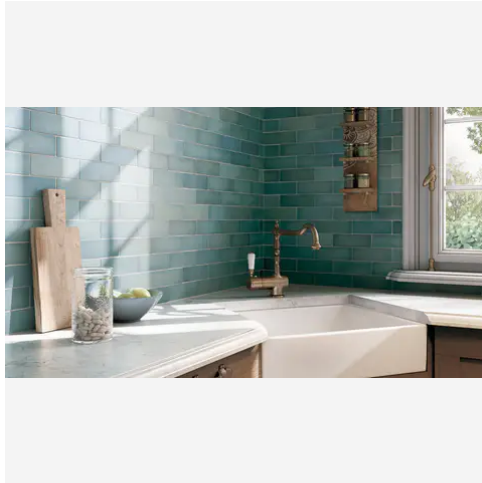

---

---

PRODUCT GALLERY

---

Discover the timeless elegance of our Artisan series, where tradition meets modernity. These ceramic tiles, available in a palette of eight vibrant colors, are crafted in the sizes of 2.5x8 and 5x5, complemented by a distinctive jolly trim. Perfect for indoor wall applications, each tile boasts a terracotta essence, high variation, and a handmade look that adds character to any space. With a matte finish on a durable ceramic body, the Artisan series invites warmth and authenticity into your home, promising a bespoke ambiance that is both inviting and refined.