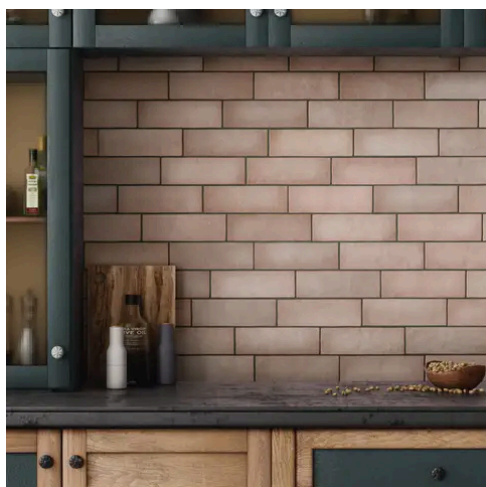

PRODUCT GALLERY

Discover the timeless elegance of our Artisan series, where tradition meets modernity. These ceramic tiles, available in a palette of eight vibrant colors, are crafted in the sizes of 2.5x8 and 5x5, complemented by a distinctive jolly trim. Perfect for indoor wall applications, each tile boasts a terracotta essence, high variation, and a handmade look that adds character to any space. With a matte finish on a durable ceramic body, the Artisan series invites warmth and authenticity into your home, promising a bespoke ambiance that is both inviting and refined.