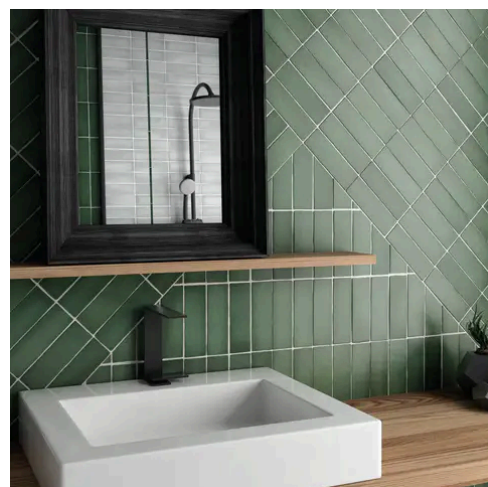

PRODUCT GALLERY

Discover the timeless elegance of our Artisan series, where tradition meets modernity. These ceramic tiles, available in a palette of eight vibrant colors, are crafted in the sizes of 2.5x8 and 5x5, complemented by a distinctive jolly trim. Perfect for indoor wall applications, each tile boasts a terracotta essence, high variation, and a handmade look that adds character to any space. With a matte finish on a durable ceramic body, the Artisan series invites warmth and authenticity into your home, promising a bespoke ambiance that is both inviting and refined.