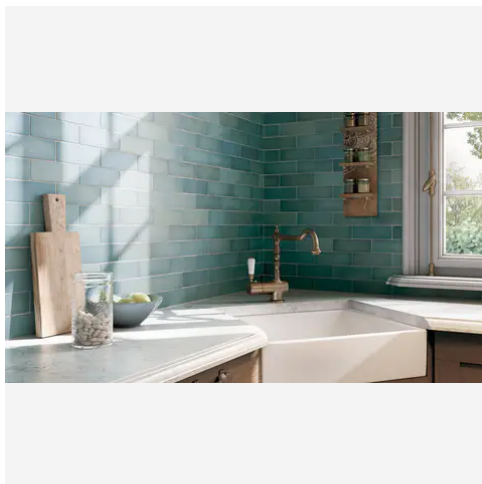

PRODUCT GALLERY

Discover the timeless elegance of our Artisan series, where tradition meets modernity. These ceramic tiles, available in a palette of eight vibrant colors, are crafted in the sizes of 2.5x8 and 5x5, complemented by a distinctive jolly trim. Perfect for indoor wall applications, each tile boasts a terracotta essence, high variation, and a handmade look that adds character to any space. With a matte finish on a durable ceramic body, the Artisan series invites warmth and authenticity into your home, promising a bespoke ambiance that is both inviting and refined.