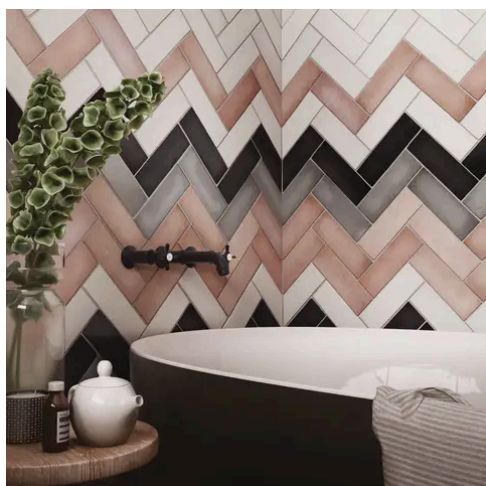

Artisan 0.5 x 8 Grey Stone Matte Jolly Trim

Artisan 0.5x8 Grey Stone Matte Jolly Trim

SKU

TRI-ARTGRE-JOL-M

COLOR OPTIONS

White

Sea Blue

Malachite

PRODUCT GALLERY

Discover the timeless elegance of our Artisan series, where tradition meets modernity. These ceramic tiles, available in a palette of eight vibrant colors, are crafted in the sizes of 2.5x8 and 5x5, complemented by a distinctive jolly trim. Perfect for indoor wall applications, each tile boasts a terracotta essence, high variation, and a handmade look that adds character to any space. With a matte finish on a durable ceramic body, the Artisan series invites warmth and authenticity into your home, promising a bespoke ambiance that is both inviting and refined.