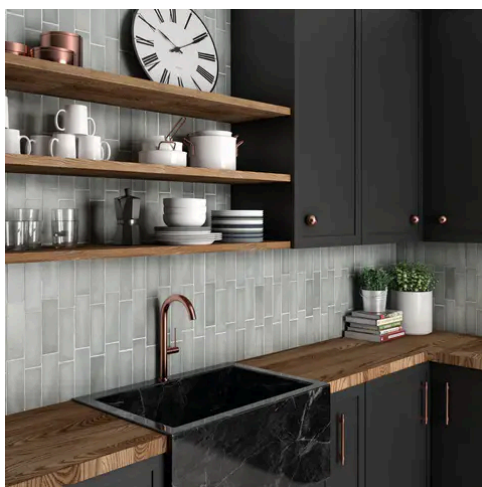

PRODUCT GALLERY

Discover the timeless elegance of our Artisan series, where tradition meets modernity. These ceramic tiles, available in a palette of eight vibrant colors, are crafted in the sizes of 2.5x8 and 5x5, complemented by a distinctive jolly trim. Perfect for indoor wall applications, each tile boasts a terracotta essence, high variation, and a handmade look that adds character to any space. With a matte finish on a durable ceramic body, the Artisan series invites warmth and authenticity into your home, promising a bespoke ambiance that is both inviting and refined.