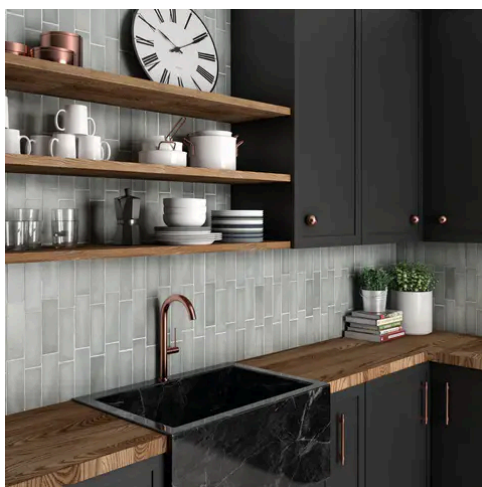

Artisan 0.5 x 8 Coral Pink Matte Jolly Trim

Artisan 0.5x8 Coral Pink Matte Jolly Trim

SKU
TRI-ARTCOR-JOL-M

COLOR OPTIONS

SHAPE / SIZE

PRODUCT INFORMATION

Material Ceramic	Shape Jolly
Chip/Tile Size 0.5 x 8	Finish Matte
Color Coral Pink	Sq Ft Per Piece N/A
Glazed Yes	Tile Thickness N/A
Shade Variation V4	Texture Variation T3
Size Variation S2	Pits & Chips Variation PC1

PRODUCT GALLERY

Discover the timeless elegance of our Artisan series, where tradition meets modernity. These ceramic tiles, available in a palette of eight vibrant colors, are crafted in the sizes of 2.5x8 and 5x5, complemented by a distinctive jolly trim. Perfect for indoor wall applications, each tile boasts a terracotta essence, high variation, and a handmade look that adds character to any space. With a matte finish on a durable ceramic body, the Artisan series invites warmth and authenticity into your home, promising a bespoke ambiance that is both inviting and refined.