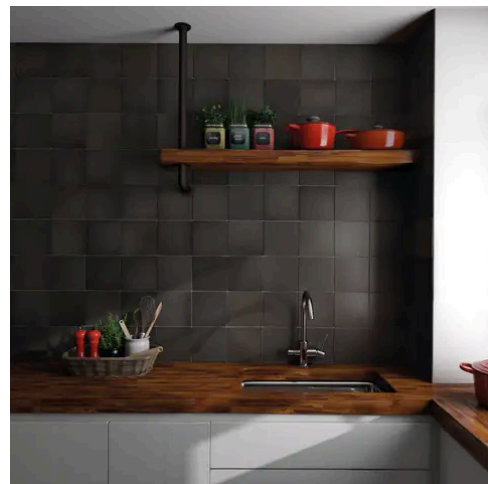

PRODUCT GALLERY

Discover the timeless elegance of our Artisan series, where tradition meets modernity. These ceramic tiles, available in a palette of eight vibrant colors, are crafted in the sizes of 2.5x8 and 5x5, complemented by a distinctive jolly trim. Perfect for indoor wall applications, each tile boasts a terracotta essence, high variation, and a handmade look that adds character to any space. With a matte finish on a durable ceramic body, the Artisan series invites warmth and authenticity into your home, promising a bespoke ambiance that is both inviting and refined.