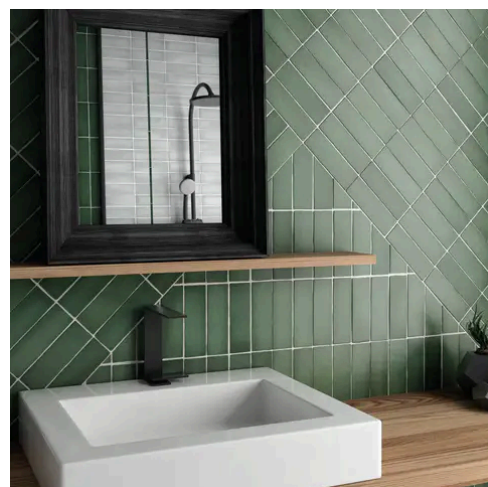

Artisan 0.5 x 8 Coral Pink Matte Jolly Trim

Artisan 0.5x8 Coral Pink Matte Jolly Trim

SKU
TRI-ARTCOR-JOL-M

COLOR OPTIONS

SHAPE / SIZE

PRODUCT INFORMATION

Material Ceramic	Shape Jolly
Chip/Tile Size 0.5 x 8	Finish Matte
Color Coral Pink	Sq Ft Per Piece N/A
Glazed Yes	Tile Thickness N/A
Shade Variation V4	Texture Variation T3
Size Variation S2	Pits & Chips Variation PC1

PRODUCT GALLERY

Discover the timeless elegance of our Artisan series, where tradition meets modernity. These ceramic tiles, available in a palette of eight vibrant colors, are crafted in the sizes of 2.5x8 and 5x5, complemented by a distinctive jolly trim. Perfect for indoor wall applications, each tile boasts a terracotta essence, high variation, and a handmade look that adds character to any space. With a matte finish on a durable ceramic body, the Artisan series invites warmth and authenticity into your home, promising a bespoke ambiance that is both inviting and refined.