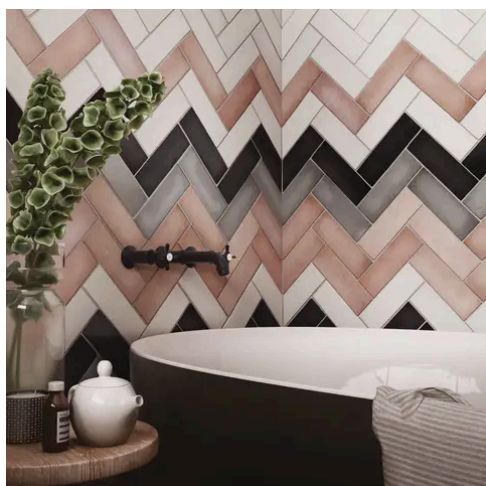

Artisan 0.5 x 8 Coral Pink Matte Jolly Trim

Artisan 0.5x8 Coral Pink Matte Jolly Trim

SKU
TRI-ARTCOR-JOL-M

COLOR OPTIONS

SHAPE / SIZE

PRODUCT INFORMATION

Material Ceramic	Shape Jolly
Chip/Tile Size 0.5 x 8	Finish Matte
Color Coral Pink	Sq Ft Per Piece N/A
Glazed Yes	Tile Thickness N/A
Shade Variation V4	Texture Variation T3
Size Variation S2	Pits & Chips Variation PC1

PRODUCT GALLERY

Discover the timeless elegance of our Artisan series, where tradition meets modernity. These ceramic tiles, available in a palette of eight vibrant colors, are crafted in the sizes of 2.5x8 and 5x5, complemented by a distinctive jolly trim. Perfect for indoor wall applications, each tile boasts a terracotta essence, high variation, and a handmade look that adds character to any space. With a matte finish on a durable ceramic body, the Artisan series invites warmth and authenticity into your home, promising a bespoke ambiance that is both inviting and refined.