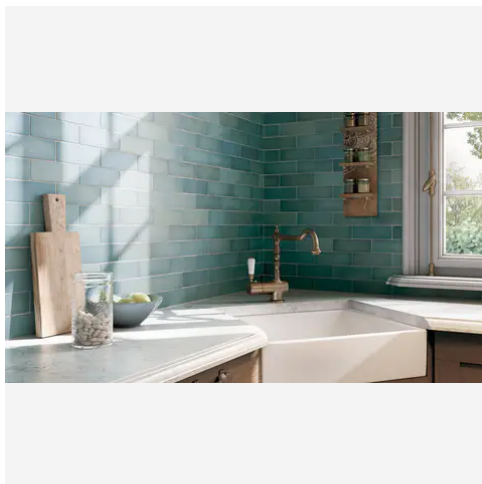

Artisan 0.5 x 8 Coral Pink Matte Jolly Trim

Artisan 0.5x8 Coral Pink Matte Jolly Trim

SKU
TRI-ARTCOR-JOL-M

COLOR OPTIONS

SHAPE / SIZE

PRODUCT INFORMATION

Material Ceramic	Shape Jolly
Chip/Tile Size 0.5 x 8	Finish Matte
Color Coral Pink	Sq Ft Per Piece N/A
Glazed Yes	Tile Thickness N/A
Shade Variation V4	Texture Variation T3
Size Variation S2	Pits & Chips Variation PC1

PRODUCT GALLERY

Discover the timeless elegance of our Artisan series, where tradition meets modernity. These ceramic tiles, available in a palette of eight vibrant colors, are crafted in the sizes of 2.5x8 and 5x5, complemented by a distinctive jolly trim. Perfect for indoor wall applications, each tile boasts a terracotta essence, high variation, and a handmade look that adds character to any space. With a matte finish on a durable ceramic body, the Artisan series invites warmth and authenticity into your home, promising a bespoke ambiance that is both inviting and refined.