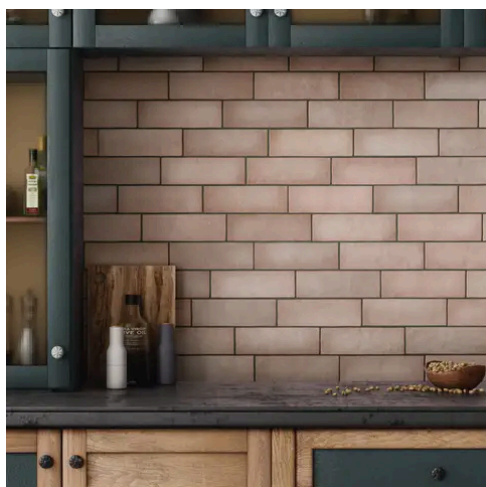

Artisan 0.5 x 8 Coral Pink Matte Jolly Trim

Artisan 0.5x8 Coral Pink Matte Jolly Trim

SKU
TRI-ARTCOR-JOL-M

COLOR OPTIONS

SHAPE / SIZE

PRODUCT INFORMATION

Material Ceramic	Shape Jolly
Chip/Tile Size 0.5 x 8	Finish Matte
Color Coral Pink	Sq Ft Per Piece N/A
Glazed Yes	Tile Thickness N/A
Shade Variation V4	Texture Variation T3
Size Variation S2	Pits & Chips Variation PC1

PRODUCT GALLERY

Discover the timeless elegance of our Artisan series, where tradition meets modernity. These ceramic tiles, available in a palette of eight vibrant colors, are crafted in the sizes of 2.5x8 and 5x5, complemented by a distinctive jolly trim. Perfect for indoor wall applications, each tile boasts a terracotta essence, high variation, and a handmade look that adds character to any space. With a matte finish on a durable ceramic body, the Artisan series invites warmth and authenticity into your home, promising a bespoke ambiance that is both inviting and refined.