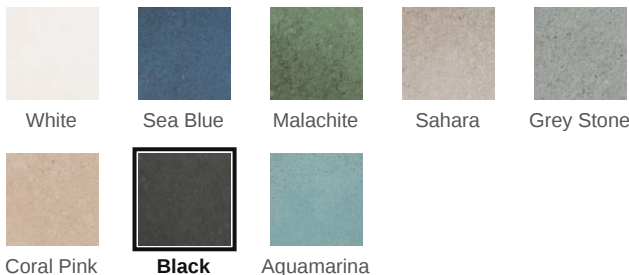

### COLOR OPTIONS

### PRODUCT INFORMATION

Material Ceramic	Shape Jolly
Chip/Tile Size 0.5 x 8	Finish Matte
Color Black	Sq Ft Per Piece N/A
Glazed Yes	Tile Thickness N/A
Shade Variation V4	Texture Variation T3
Size Variation S2	Pits & Chips Variation PC1

---

PRODUCT GALLERY

Discover the timeless elegance of our Artisan series, where tradition meets modernity. These ceramic tiles, available in a palette of eight vibrant colors, are crafted in the sizes of 2.5x8 and 5x5, complemented by a distinctive jolly trim. Perfect for indoor wall applications, each tile boasts a terracotta essence, high variation, and a handmade look that adds character to any space. With a matte finish on a durable ceramic body, the Artisan series invites warmth and authenticity into your home, promising a bespoke ambiance that is both inviting and refined.