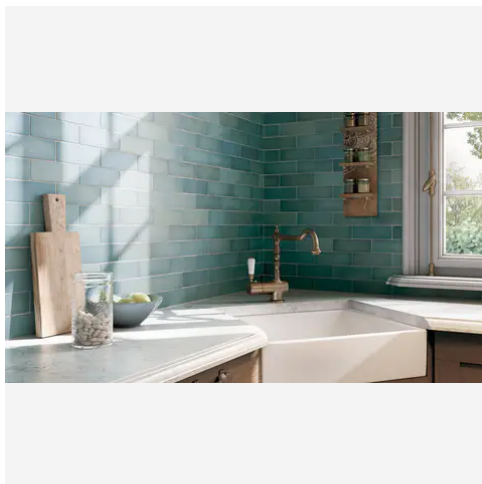

Artisan 0.5 x 8 Aquamarina Matte Jolly Trim

Artisan 0.5x8 Aquamarina Matte Jolly Trim

SKU
TRI-ARTAQU-JOL-M

COLOR OPTIONS

SHAPE / SIZE

PRODUCT INFORMATION

Material Ceramic	Shape Jolly
Chip/Tile Size 0.5 x 8	Finish Matte
Color Aquamarina	Sq Ft Per Piece N/A
Glazed Yes	Tile Thickness N/A
Shade Variation V4	Texture Variation T3
Size Variation S2	Pits & Chips Variation PC1

PRODUCT GALLERY

Discover the timeless elegance of our Artisan series, where tradition meets modernity. These ceramic tiles, available in a palette of eight vibrant colors, are crafted in the sizes of 2.5x8 and 5x5, complemented by a distinctive jolly trim. Perfect for indoor wall applications, each tile boasts a terracotta essence, high variation, and a handmade look that adds character to any space. With a matte finish on a durable ceramic body, the Artisan series invites warmth and authenticity into your home, promising a bespoke ambiance that is both inviting and refined.