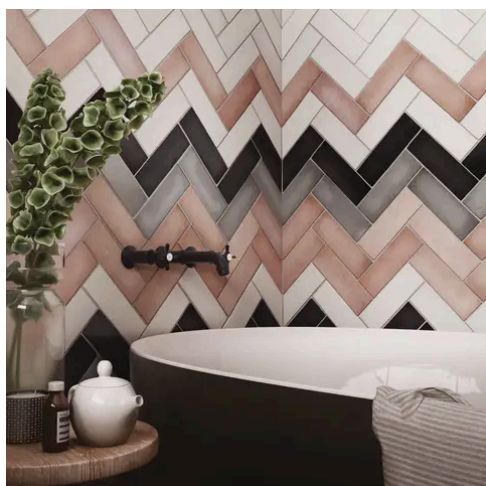

Artisan 0.5 x 8 Aquamarina Matte Jolly Trim

Artisan 0.5x8 Aquamarina Matte Jolly Trim

SKU
TRI-ARTAQU-JOL-M

COLOR OPTIONS

SHAPE / SIZE

PRODUCT INFORMATION

Material Ceramic	Shape Jolly
Chip/Tile Size 0.5 x 8	Finish Matte
Color Aquamarina	Sq Ft Per Piece N/A
Glazed Yes	Tile Thickness N/A
Shade Variation V4	Texture Variation T3
Size Variation S2	Pits & Chips Variation PC1

PRODUCT GALLERY

Discover the timeless elegance of our Artisan series, where tradition meets modernity. These ceramic tiles, available in a palette of eight vibrant colors, are crafted in the sizes of 2.5x8 and 5x5, complemented by a distinctive jolly trim. Perfect for indoor wall applications, each tile boasts a terracotta essence, high variation, and a handmade look that adds character to any space. With a matte finish on a durable ceramic body, the Artisan series invites warmth and authenticity into your home, promising a bespoke ambiance that is both inviting and refined.