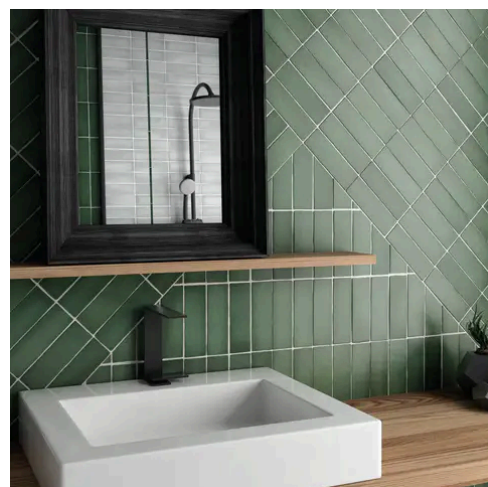

Artisan 0.5 x 8 Aquamarina Matte Jolly Trim

Artisan 0.5x8 Aquamarina Matte Jolly Trim

SKU
TRI-ARTAQU-JOL-M

COLOR OPTIONS

SHAPE / SIZE

PRODUCT INFORMATION

Material Ceramic	Shape Jolly
Chip/Tile Size 0.5 x 8	Finish Matte
Color Aquamarina	Sq Ft Per Piece N/A
Glazed Yes	Tile Thickness N/A
Shade Variation V4	Texture Variation T3
Size Variation S2	Pits & Chips Variation PC1

PRODUCT GALLERY

Discover the timeless elegance of our Artisan series, where tradition meets modernity. These ceramic tiles, available in a palette of eight vibrant colors, are crafted in the sizes of 2.5x8 and 5x5, complemented by a distinctive jolly trim. Perfect for indoor wall applications, each tile boasts a terracotta essence, high variation, and a handmade look that adds character to any space. With a matte finish on a durable ceramic body, the Artisan series invites warmth and authenticity into your home, promising a bespoke ambiance that is both inviting and refined.