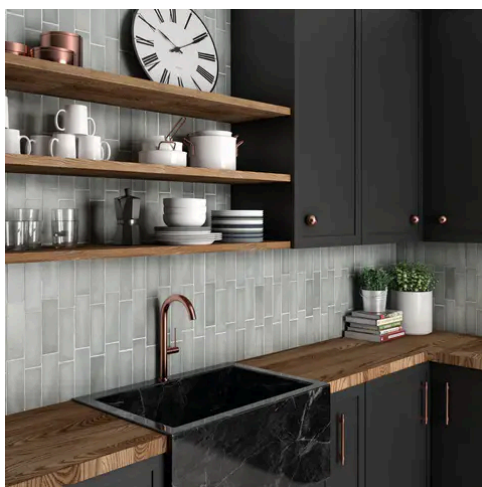

Artisan 0.5 x 8 Aquamarina Matte Jolly Trim

Artisan 0.5x8 Aquamarina Matte Jolly Trim

SKU
TRI-ARTAQU-JOL-M

COLOR OPTIONS

SHAPE / SIZE

PRODUCT INFORMATION

Material Ceramic	Shape Jolly
Chip/Tile Size 0.5 x 8	Finish Matte
Color Aquamarina	Sq Ft Per Piece N/A
Glazed Yes	Tile Thickness N/A
Shade Variation V4	Texture Variation T3
Size Variation S2	Pits & Chips Variation PC1

PRODUCT GALLERY

Discover the timeless elegance of our Artisan series, where tradition meets modernity. These ceramic tiles, available in a palette of eight vibrant colors, are crafted in the sizes of 2.5x8 and 5x5, complemented by a distinctive jolly trim. Perfect for indoor wall applications, each tile boasts a terracotta essence, high variation, and a handmade look that adds character to any space. With a matte finish on a durable ceramic body, the Artisan series invites warmth and authenticity into your home, promising a bespoke ambiance that is both inviting and refined.