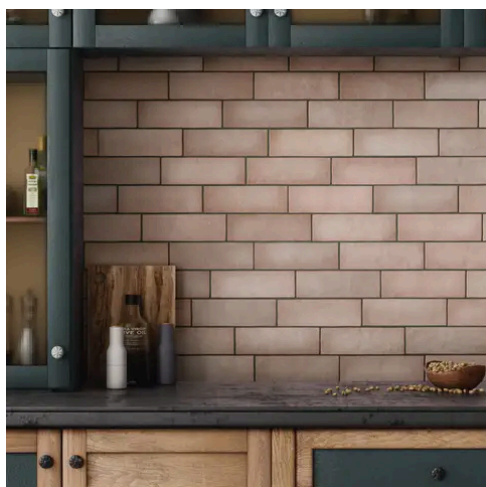

Artisan 0.5 x 8 Aquamarina Matte Jolly Trim

Artisan 0.5x8 Aquamarina Matte Jolly Trim

SKU
TRI-ARTAQU-JOL-M

COLOR OPTIONS

SHAPE / SIZE

PRODUCT INFORMATION

Material Ceramic	Shape Jolly
Chip/Tile Size 0.5 x 8	Finish Matte
Color Aquamarina	Sq Ft Per Piece N/A
Glazed Yes	Tile Thickness N/A
Shade Variation V4	Texture Variation T3
Size Variation S2	Pits & Chips Variation PC1

PRODUCT GALLERY

Discover the timeless elegance of our Artisan series, where tradition meets modernity. These ceramic tiles, available in a palette of eight vibrant colors, are crafted in the sizes of 2.5x8 and 5x5, complemented by a distinctive jolly trim. Perfect for indoor wall applications, each tile boasts a terracotta essence, high variation, and a handmade look that adds character to any space. With a matte finish on a durable ceramic body, the Artisan series invites warmth and authenticity into your home, promising a bespoke ambiance that is both inviting and refined.