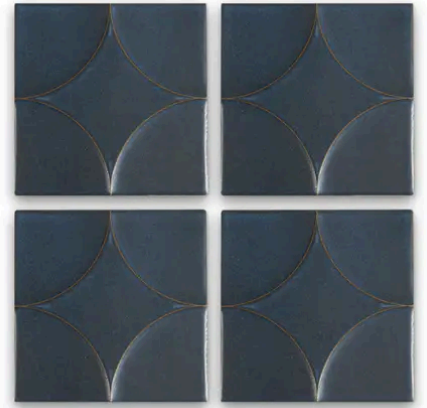

Akuza 6 x 6 Storm Matte - Relief Square Tile

Akuza 6x6 Storm Matte - Relief Square Tile

SKU
SPUI-904292

COLOR OPTIONS

SHAPE / SIZE

PRODUCT INFORMATION

Material Porcelain	Shape Square
Chip/Tile Size 6 x 6	Finish Matte
Color Storm	Sq Ft Per Piece 0.239090909
Glazed Yes	Tile Thickness 9 mm
Shade Variation V2	Texture Variation T4
Size Variation S2	Pits & Chips Variation PC1

PRODUCT GALLERY

Evoking the hidden artistry of a Kyoto kiln, this collection captures the quiet mastery of Japanese halo glazing. Each piece features organic color drifts and a ribbed texture that invites light to dance, creating a visual depth that standard flat tiles simply cannot mimic. From the curve of a pool waterline to the expanse of a modern facade, the porcelain body transitions seamlessly between interior and exterior spaces. It delivers a lived-in authenticity, grounding baths, spas, and living areas with a material that feels both generational and refined.