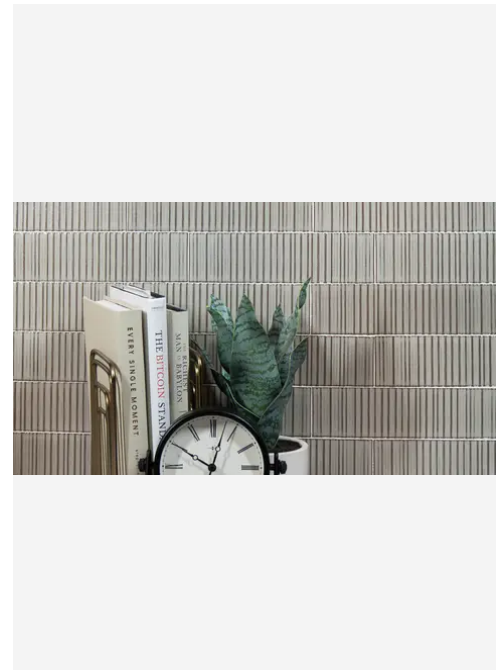

Akuza 6 x 6 Storm Matte - Relief Square Tile

Akuza 6x6 Storm Matte - Relief Square Tile

SKU
SPUI-904292

COLOR OPTIONS

SHAPE / SIZE

PRODUCT INFORMATION

Material Porcelain	Shape Square
Chip/Tile Size 6 x 6	Finish Matte
Color Storm	Sq Ft Per Piece 0.239090909
Glazed Yes	Tile Thickness 9 mm
Shade Variation V2	Texture Variation T4
Size Variation S2	Pits & Chips Variation PC1

PRODUCT GALLERY

Evoking the hidden artistry of a Kyoto kiln, this collection captures the quiet mastery of Japanese halo glazing. Each piece features organic color drifts and a ribbed texture that invites light to dance, creating a visual depth that standard flat tiles simply cannot mimic. From the curve of a pool waterline to the expanse of a modern facade, the porcelain body transitions seamlessly between interior and exterior spaces. It delivers a lived-in authenticity, grounding baths, spas, and living areas with a material that feels both generational and refined.