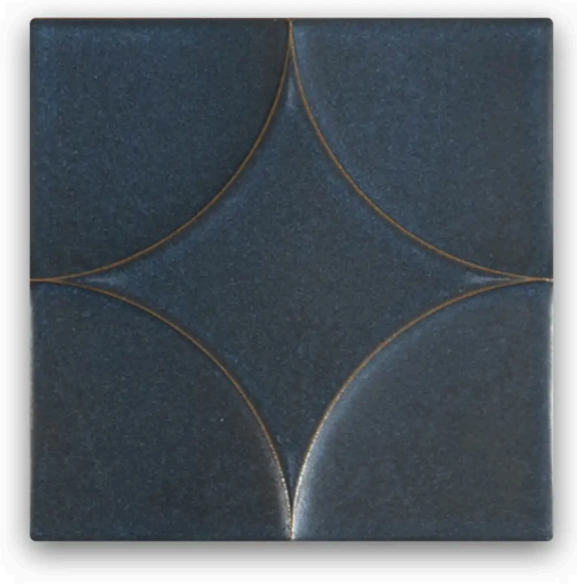

Akuza 6 x 6 Storm Matte - Relief Square Tile

Akuza 6x6 Storm Matte - Relief Square Tile

SKU
SPUI-904292

COLOR OPTIONS

SHAPE / SIZE

PRODUCT INFORMATION

Material Porcelain	Shape Square
Chip/Tile Size 6 x 6	Finish Matte
Color Storm	Sq Ft Per Piece 0.239090909
Glazed Yes	Tile Thickness 9 mm
Shade Variation V2	Texture Variation T4
Size Variation S2	Pits & Chips Variation PC1

PRODUCT GALLERY

Evoking the hidden artistry of a Kyoto kiln, this collection captures the quiet mastery of Japanese halo glazing. Each piece features organic color drifts and a ribbed texture that invites light to dance, creating a visual depth that standard flat tiles simply cannot mimic. From the curve of a pool waterline to the expanse of a modern facade, the porcelain body transitions seamlessly between interior and exterior spaces. It delivers a lived-in authenticity, grounding baths, spas, and living areas with a material that feels both generational and refined.