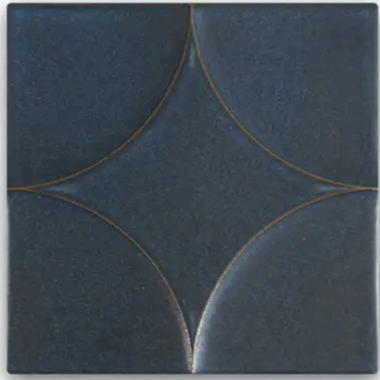

Akuza 6 x 6 Storm Matte - Relief Square Tile

Akuza 6x6 Storm Matte - Relief Square Tile

SKU
SPUI-904292

COLOR OPTIONS

SHAPE / SIZE

PRODUCT INFORMATION

Material Porcelain	Shape Square
Chip/Tile Size 6 x 6	Finish Matte
Color Storm	Sq Ft Per Piece 0.239090909
Glazed Yes	Tile Thickness 9 mm
Shade Variation V2	Texture Variation T4
Size Variation S2	Pits & Chips Variation PC1

PRODUCT GALLERY

Evoking the hidden artistry of a Kyoto kiln, this collection captures the quiet mastery of Japanese halo glazing. Each piece features organic color drifts and a ribbed texture that invites light to dance, creating a visual depth that standard flat tiles simply cannot mimic. From the curve of a pool waterline to the expanse of a modern facade, the porcelain body transitions seamlessly between interior and exterior spaces. It delivers a lived-in authenticity, grounding baths, spas, and living areas with a material that feels both generational and refined.