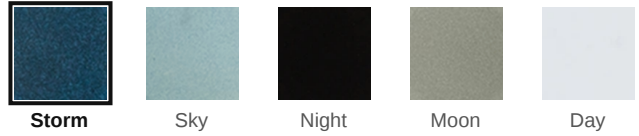

Akuza 6 x 6 Storm Matte - Relief Square Tile

Akuza 6x6 Storm Matte - Relief Square Tile

SKU
SPUI-904292

COLOR OPTIONS

SHAPE / SIZE

PRODUCT INFORMATION

Material Porcelain	Shape Square
Chip/Tile Size 6 x 6	Finish Matte
Color Storm	Sq Ft Per Piece 0.239090909
Glazed Yes	Tile Thickness 9 mm
Shade Variation V2	Texture Variation T4
Size Variation S2	Pits & Chips Variation PC1

PRODUCT GALLERY

Evoking the hidden artistry of a Kyoto kiln, this collection captures the quiet mastery of Japanese halo glazing. Each piece features organic color drifts and a ribbed texture that invites light to dance, creating a visual depth that standard flat tiles simply cannot mimic. From the curve of a pool waterline to the expanse of a modern facade, the porcelain body transitions seamlessly between interior and exterior spaces. It delivers a lived-in authenticity, grounding baths, spas, and living areas with a material that feels both generational and refined.