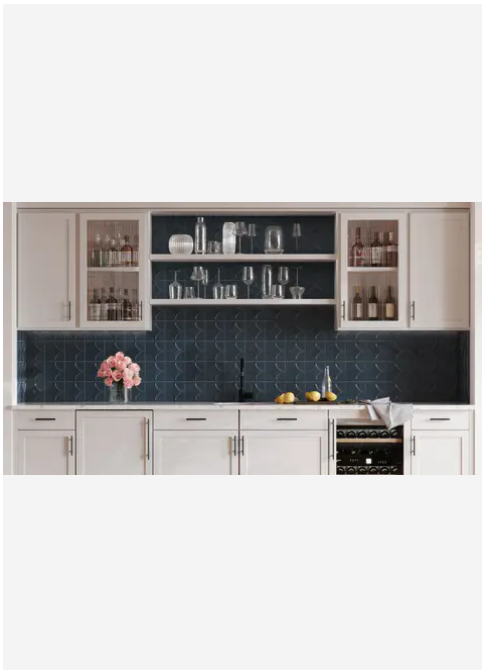

Akuza 6 x 6 Storm Matte - Relief Square Tile

Akuza 6x6 Storm Matte - Relief Square Tile

SKU
SPUI-904292

COLOR OPTIONS

SHAPE / SIZE

PRODUCT INFORMATION

Material Porcelain	Shape Square
Chip/Tile Size 6 x 6	Finish Matte
Color Storm	Sq Ft Per Piece 0.239090909
Glazed Yes	Tile Thickness 9 mm
Shade Variation V2	Texture Variation T4
Size Variation S2	Pits & Chips Variation PC1

PRODUCT GALLERY

Evoking the hidden artistry of a Kyoto kiln, this collection captures the quiet mastery of Japanese halo glazing. Each piece features organic color drifts and a ribbed texture that invites light to dance, creating a visual depth that standard flat tiles simply cannot mimic. From the curve of a pool waterline to the expanse of a modern facade, the porcelain body transitions seamlessly between interior and exterior spaces. It delivers a lived-in authenticity, grounding baths, spas, and living areas with a material that feels both generational and refined.