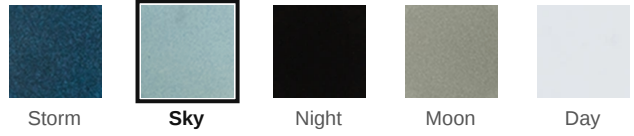

Akuza 6 x 6 Sky Matte - Relief Square Tile

Akuza 6x6 Sky Matte - Relief Square Tile

SKU
SPUI-904289

COLOR OPTIONS

SHAPE / SIZE

PRODUCT INFORMATION

Material Porcelain	Shape Square
Chip/Tile Size 6 x 6	Finish Matte
Color Sky	Sq Ft Per Piece 0.239090909
Glazed Yes	Tile Thickness 9 mm
Shade Variation V2	Texture Variation T4
Size Variation S2	Pits & Chips Variation PC1

PRODUCT GALLERY

Evoking the hidden artistry of a Kyoto kiln, this collection captures the quiet mastery of Japanese halo glazing. Each piece features organic color drifts and a ribbed texture that invites light to dance, creating a visual depth that standard flat tiles simply cannot mimic. From the curve of a pool waterline to the expanse of a modern facade, the porcelain body transitions seamlessly between interior and exterior spaces. It delivers a lived-in authenticity, grounding baths, spas, and living areas with a material that feels both generational and refined.