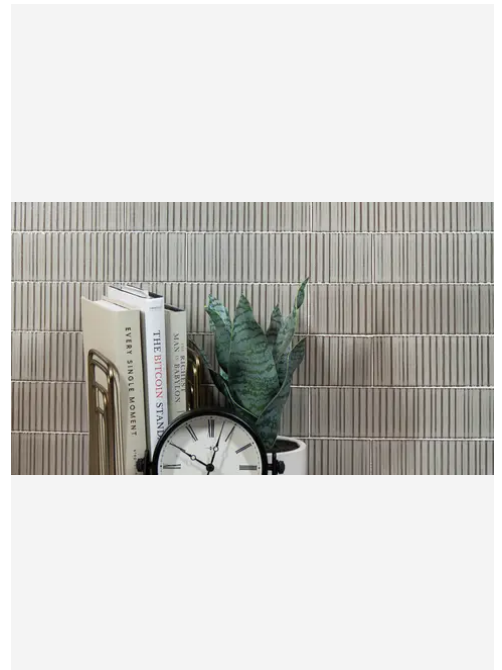

Akuza 6 x 6 Sky Matte - Relief Square Tile

Akuza 6x6 Sky Matte - Relief Square Tile

SKU
SPUI-904289

COLOR OPTIONS

SHAPE / SIZE

PRODUCT INFORMATION

Material Porcelain	Shape Square
Chip/Tile Size 6 x 6	Finish Matte
Color Sky	Sq Ft Per Piece 0.239090909
Glazed Yes	Tile Thickness 9 mm
Shade Variation V2	Texture Variation T4
Size Variation S2	Pits & Chips Variation PC1

PRODUCT GALLERY

Evoking the hidden artistry of a Kyoto kiln, this collection captures the quiet mastery of Japanese halo glazing. Each piece features organic color drifts and a ribbed texture that invites light to dance, creating a visual depth that standard flat tiles simply cannot mimic. From the curve of a pool waterline to the expanse of a modern facade, the porcelain body transitions seamlessly between interior and exterior spaces. It delivers a lived-in authenticity, grounding baths, spas, and living areas with a material that feels both generational and refined.