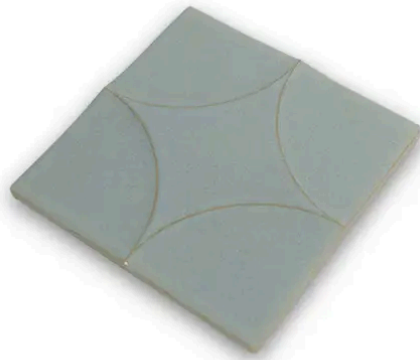

Akuza 6 x 6 Sky Matte - Relief Square Tile

Akuza 6x6 Sky Matte - Relief Square Tile

SKU
SPUI-904289

COLOR OPTIONS

SHAPE / SIZE

PRODUCT INFORMATION

Material Porcelain	Shape Square
Chip/Tile Size 6 x 6	Finish Matte
Color Sky	Sq Ft Per Piece 0.239090909
Glazed Yes	Tile Thickness 9 mm
Shade Variation V2	Texture Variation T4
Size Variation S2	Pits & Chips Variation PC1

PRODUCT GALLERY

Evoking the hidden artistry of a Kyoto kiln, this collection captures the quiet mastery of Japanese halo glazing. Each piece features organic color drifts and a ribbed texture that invites light to dance, creating a visual depth that standard flat tiles simply cannot mimic. From the curve of a pool waterline to the expanse of a modern facade, the porcelain body transitions seamlessly between interior and exterior spaces. It delivers a lived-in authenticity, grounding baths, spas, and living areas with a material that feels both generational and refined.