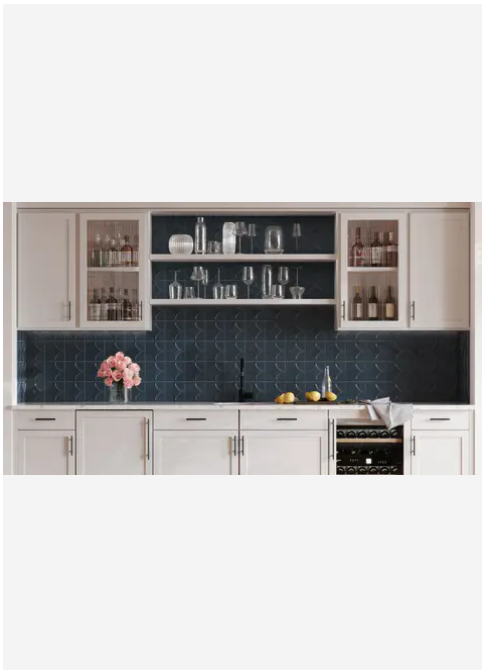

Akuza 6 x 6 Sky Matte - Relief Square Tile

Akuza 6x6 Sky Matte - Relief Square Tile

SKU
SPUI-904289

COLOR OPTIONS

SHAPE / SIZE

PRODUCT INFORMATION

Material Porcelain	Shape Square
Chip/Tile Size 6 x 6	Finish Matte
Color Sky	Sq Ft Per Piece 0.239090909
Glazed Yes	Tile Thickness 9 mm
Shade Variation V2	Texture Variation T4
Size Variation S2	Pits & Chips Variation PC1

PRODUCT GALLERY

Evoking the hidden artistry of a Kyoto kiln, this collection captures the quiet mastery of Japanese halo glazing. Each piece features organic color drifts and a ribbed texture that invites light to dance, creating a visual depth that standard flat tiles simply cannot mimic. From the curve of a pool waterline to the expanse of a modern facade, the porcelain body transitions seamlessly between interior and exterior spaces. It delivers a lived-in authenticity, grounding baths, spas, and living areas with a material that feels both generational and refined.