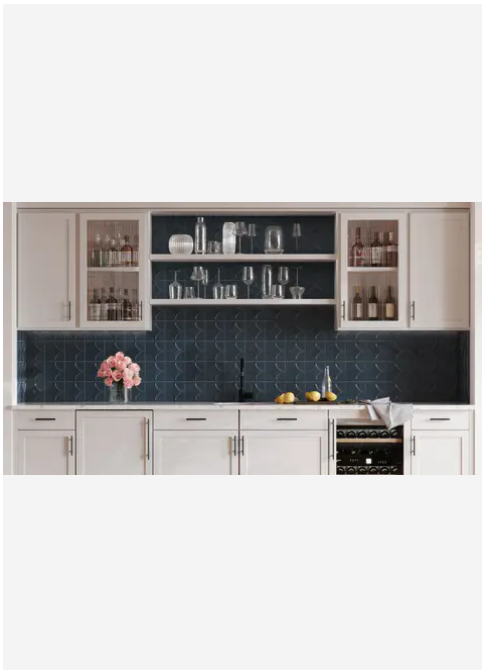

PRODUCT GALLERY

Evoking the hidden artistry of a Kyoto kiln, this collection captures the quiet mastery of Japanese halo glazing. Each piece features organic color drifts and a ribbed texture that invites light to dance, creating a visual depth that standard flat tiles simply cannot mimic. From the curve of a pool waterline to the expanse of a modern facade, the porcelain body transitions seamlessly between interior and exterior spaces. It delivers a lived-in authenticity, grounding baths, spas, and living areas with a material that feels both generational and refined.