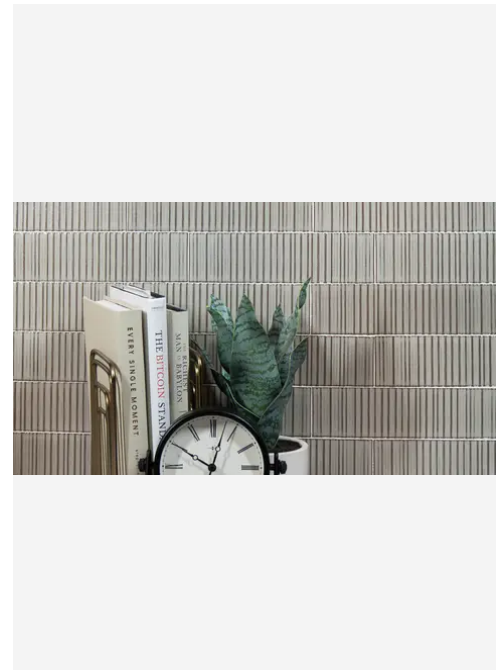

PRODUCT GALLERY

Evoking the hidden artistry of a Kyoto kiln, this collection captures the quiet mastery of Japanese halo glazing. Each piece features organic color drifts and a ribbed texture that invites light to dance, creating a visual depth that standard flat tiles simply cannot mimic. From the curve of a pool waterline to the expanse of a modern facade, the porcelain body transitions seamlessly between interior and exterior spaces. It delivers a lived-in authenticity, grounding baths, spas, and living areas with a material that feels both generational and refined.