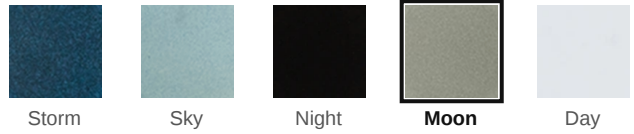

# Akuza 2.5 x 9 Moon Matte Rectangle Tile

Akuza 2.5x9 Moon Matte Rectangle Tile

SKU  
SPUI-902267

COLOR OPTIONS

SHAPE / SIZE

PRODUCT INFORMATION

Material Porcelain	Shape Rectangle
Chip/Tile Size 2.5 x 9	Finish Matte
Color Moon	Sq Ft Per Piece N/A
Glazed Yes	Tile Thickness 9 mm
Shade Variation V2	Texture Variation T1
Size Variation S2	Pits & Chips Variation PC1