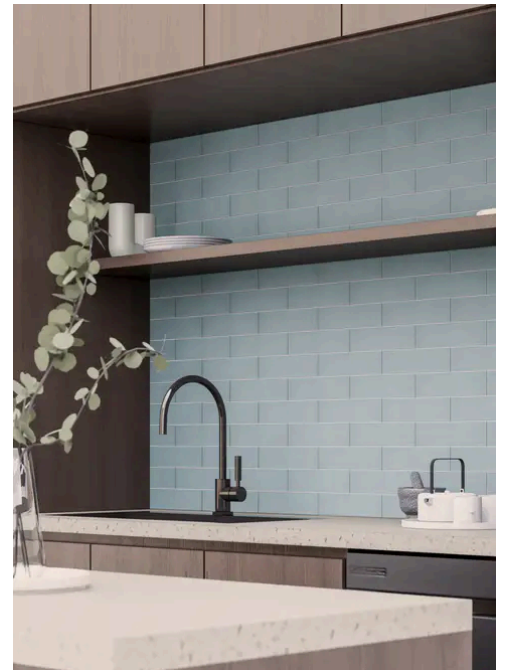

## PRODUCT GALLERY

---

Evoking the hidden artistry of a Kyoto kiln, this collection captures the quiet mastery of Japanese halo glazing. Each piece features organic color drifts and a ribbed texture that invites light to dance, creating a visual depth that standard flat tiles simply cannot mimic. From the curve of a pool waterline to the expanse of a modern facade, the porcelain body transitions seamlessly between interior and exterior spaces. It delivers a lived-in authenticity, grounding baths, spas, and living areas with a material that feels both generational and refined.