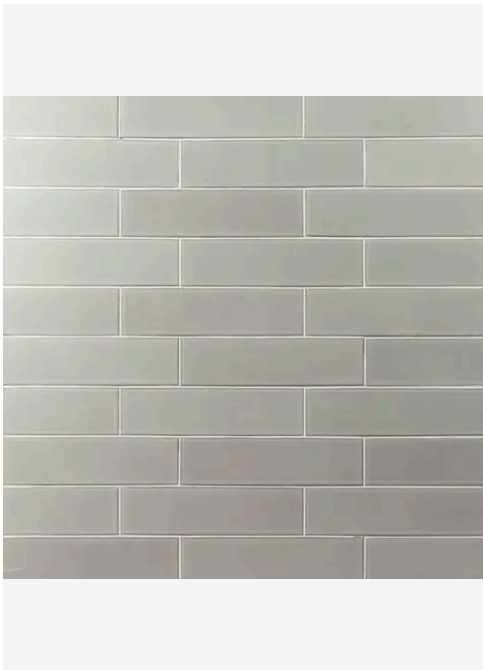

## PRODUCT GALLERY

---

Evoking the hidden artistry of a Kyoto kiln, this collection captures the quiet mastery of Japanese halo glazing. Each piece features organic color drifts and a ribbed texture that invites light to dance, creating a visual depth that standard flat tiles simply cannot mimic. From the curve of a pool waterline to the expanse of a modern facade, the porcelain body transitions seamlessly between interior and exterior spaces. It delivers a lived-in authenticity, grounding baths, spas, and living areas with a material that feels both generational and refined.