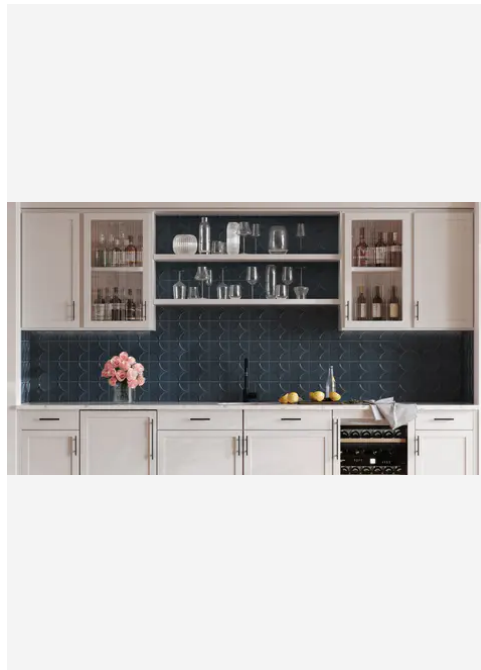

## PRODUCT GALLERY

---

Evoking the hidden artistry of a Kyoto kiln, this collection captures the quiet mastery of Japanese halo glazing. Each piece features organic color drifts and a ribbed texture that invites light to dance, creating a visual depth that standard flat tiles simply cannot mimic. From the curve of a pool waterline to the expanse of a modern facade, the porcelain body transitions seamlessly between interior and exterior spaces. It delivers a lived-in authenticity, grounding baths, spas, and living areas with a material that feels both generational and refined.