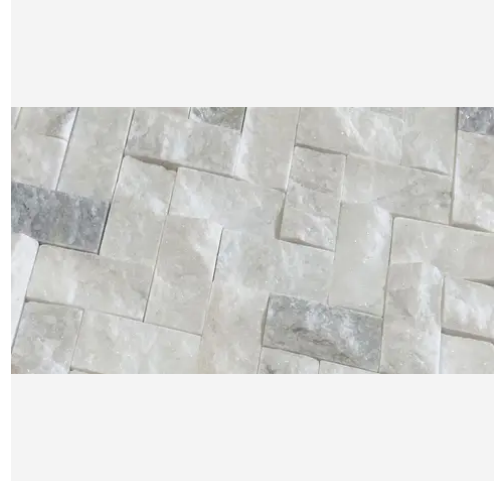

8 x 8 Daphne White Polished Hexagon Tile

8x8 Daphne White Polished Hexagon Tile

SKU

TIL-DAPWHI-8HEX-P

COLOR OPTIONS

**Daphne
White**

SHAPE / SIZE

0.75 x 12 Modern
Bullnose

 Material
 Marble

 Shape
 Hexagon

 Chip/Tile Size
 8 x 8

 Finish
 Polished

 Color
 Daphne White

 Sq Ft Per Piece
 0.44

 Glazed
 N/A

 Tile Thickness
 10 mm

PRODUCT GALLERY

Make a statement with the dramatic elegance of Daphne White. This series features a white base accentuated with striking veins in bold gold and gray tones. Offered in 3 versatile sizes (12x24, 4x12, and 6x6 hexagon), Daphne White caters to a range of design applications. The collection includes 2 modern profile trims for a sleek finish. Unleash your creativity with a staggering 12 mosaic patterns, allowing you to create truly unique designs. The high variation in veining ensures each piece is one-of-a-kind, adding a touch of drama to your space. Mix and match tiles to create captivating layouts and patterns, choosing between a polished, tumbled, or honed finish to complete your vision.