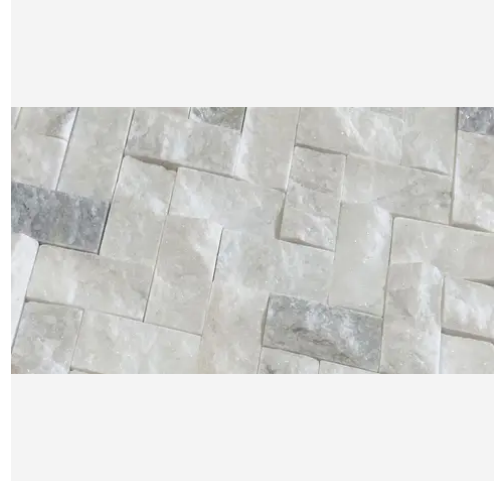

8 x 8 Daphne White Honed Hexagon Tile

8x8 Daphne White Honed Hexagon Tile

SKU

TIL-DAPWHI-8HEX-H

COLOR OPTIONS

**Daphne
White**

SHAPE / SIZE

0.75 x 12 Modern
Bullnose

Material
Marble

Shape
Hexagon

Chip/Tile Size
8 x 8

Finish
Honed

Color
Daphne White

Sq Ft Per Piece
0.44

Glazed
N/A

Tile Thickness
10 mm

PRODUCT GALLERY

Make a statement with the dramatic elegance of Daphne White. This series features a white base accentuated with striking veins in bold gold and gray tones. Offered in 3 versatile sizes (12x24, 4x12, and 6x6 hexagon), Daphne White caters to a range of design applications. The collection includes 2 modern profile trims for a sleek finish. Unleash your creativity with a staggering 12 mosaic patterns, allowing you to create truly unique designs. The high variation in veining ensures each piece is one-of-a-kind, adding a touch of drama to your space. Mix and match tiles to create captivating layouts and patterns, choosing between a polished, tumbled, or honed finish to complete your vision.