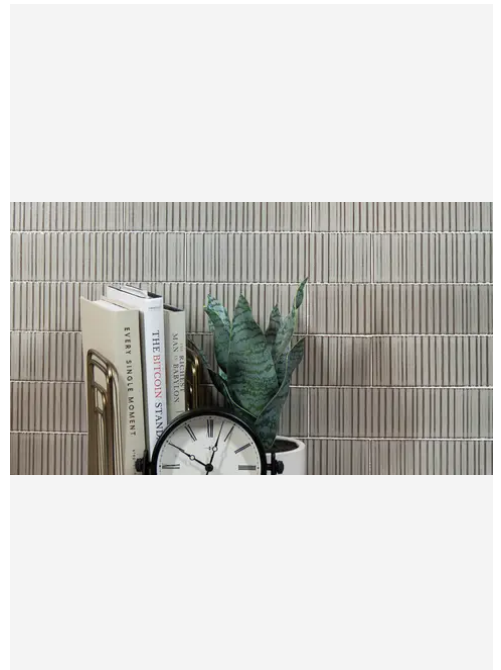

6 x 6 Storm Matte - Relief Square Tile

6x6 Storm Matte - Relief Square Tile

SKU

SPUI-904292

COLOR OPTIONS

SHAPE / SIZE

PRODUCT INFORMATION

Material Porcelain	Shape Square
Chip/Tile Size 6 x 6	Finish Matte
Color Storm	Sq Ft Per Piece 0.239090909
Glazed Yes	Tile Thickness 9 mm
Shade Variation V2	Texture Variation T4
Size Variation S2	Pits & Chips Variation PC1

PRODUCT GALLERY

Evoking the hidden artistry of a Kyoto kiln, this collection captures the quiet mastery of Japanese halo glazing. Each piece features organic color drifts and a ribbed texture that invites light to dance, creating a visual depth that standard flat tiles simply cannot mimic. From the curve of a pool waterline to the expanse of a modern facade, the porcelain body transitions seamlessly between interior and exterior spaces. It delivers a lived-in authenticity, grounding baths, spas, and living areas with a material that feels both generational and refined.