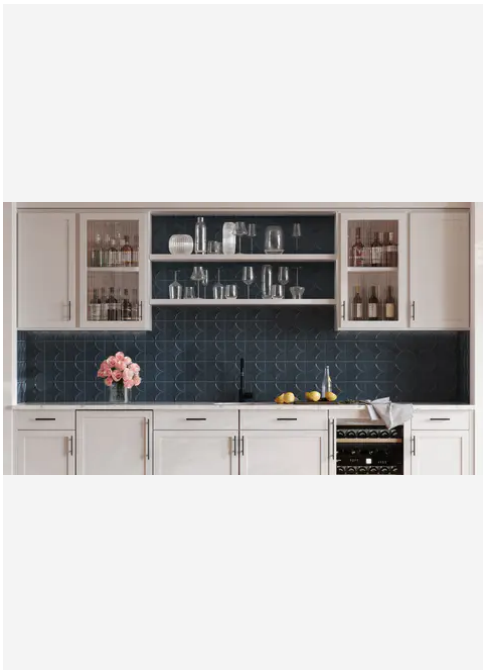

6 x 6 Storm Matte - Relief Square Tile

6x6 Storm Matte - Relief Square Tile

SKU

SPUI-904292

COLOR OPTIONS

SHAPE / SIZE

PRODUCT INFORMATION

Material Porcelain	Shape Square
Chip/Tile Size 6 x 6	Finish Matte
Color Storm	Sq Ft Per Piece 0.239090909
Glazed Yes	Tile Thickness 9 mm
Shade Variation V2	Texture Variation T4
Size Variation S2	Pits & Chips Variation PC1

PRODUCT GALLERY

Evoking the hidden artistry of a Kyoto kiln, this collection captures the quiet mastery of Japanese halo glazing. Each piece features organic color drifts and a ribbed texture that invites light to dance, creating a visual depth that standard flat tiles simply cannot mimic. From the curve of a pool waterline to the expanse of a modern facade, the porcelain body transitions seamlessly between interior and exterior spaces. It delivers a lived-in authenticity, grounding baths, spas, and living areas with a material that feels both generational and refined.