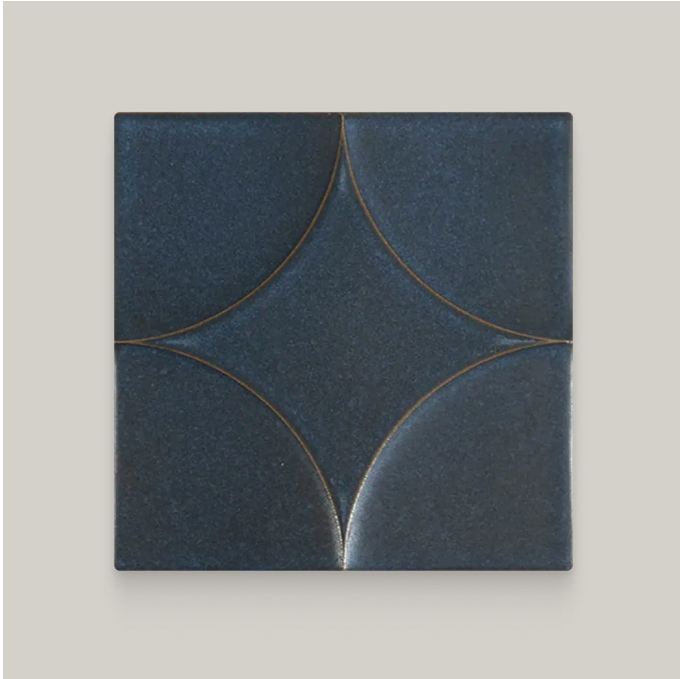

6 x 6 Storm Matte - Relief Square Tile

6x6 Storm Matte - Relief Square Tile

SKU

SPUI-904292

COLOR OPTIONS

SHAPE / SIZE

PRODUCT INFORMATION

Material Porcelain	Shape Square
Chip/Tile Size 6 x 6	Finish Matte
Color Storm	Sq Ft Per Piece 0.239090909
Glazed Yes	Tile Thickness 9 mm
Shade Variation V2	Texture Variation T4
Size Variation S2	Pits & Chips Variation PC1

PRODUCT GALLERY

Evoking the hidden artistry of a Kyoto kiln, this collection captures the quiet mastery of Japanese halo glazing. Each piece features organic color drifts and a ribbed texture that invites light to dance, creating a visual depth that standard flat tiles simply cannot mimic. From the curve of a pool waterline to the expanse of a modern facade, the porcelain body transitions seamlessly between interior and exterior spaces. It delivers a lived-in authenticity, grounding baths, spas, and living areas with a material that feels both generational and refined.