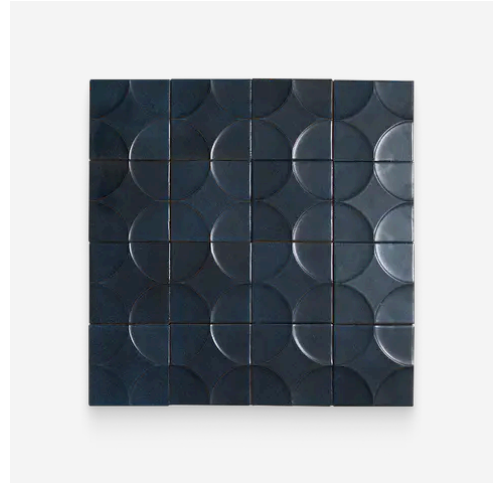

6 x 6 Storm Matte - Relief Square Tile

6x6 Storm Matte - Relief Square Tile

SKU

SPUI-904292

COLOR OPTIONS

SHAPE / SIZE

PRODUCT INFORMATION

Material Porcelain	Shape Square
Chip/Tile Size 6 x 6	Finish Matte
Color Storm	Sq Ft Per Piece 0.239090909
Glazed Yes	Tile Thickness 9 mm
Shade Variation V2	Texture Variation T4
Size Variation S2	Pits & Chips Variation PC1

PRODUCT GALLERY

Evoking the hidden artistry of a Kyoto kiln, this collection captures the quiet mastery of Japanese halo glazing. Each piece features organic color drifts and a ribbed texture that invites light to dance, creating a visual depth that standard flat tiles simply cannot mimic. From the curve of a pool waterline to the expanse of a modern facade, the porcelain body transitions seamlessly between interior and exterior spaces. It delivers a lived-in authenticity, grounding baths, spas, and living areas with a material that feels both generational and refined.