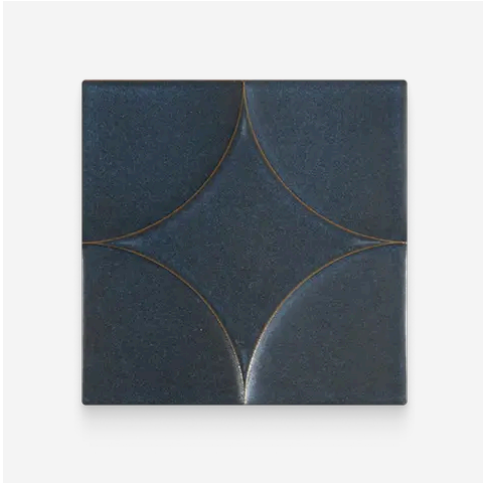

6 x 6 Storm Matte - Relief Square Tile

6x6 Storm Matte - Relief Square Tile

SKU

SPUI-904292

COLOR OPTIONS

SHAPE / SIZE

PRODUCT INFORMATION

Material Porcelain	Shape Square
Chip/Tile Size 6 x 6	Finish Matte
Color Storm	Sq Ft Per Piece 0.239090909
Glazed Yes	Tile Thickness 9 mm
Shade Variation V2	Texture Variation T4
Size Variation S2	Pits & Chips Variation PC1

PRODUCT GALLERY

Evoking the hidden artistry of a Kyoto kiln, this collection captures the quiet mastery of Japanese halo glazing. Each piece features organic color drifts and a ribbed texture that invites light to dance, creating a visual depth that standard flat tiles simply cannot mimic. From the curve of a pool waterline to the expanse of a modern facade, the porcelain body transitions seamlessly between interior and exterior spaces. It delivers a lived-in authenticity, grounding baths, spas, and living areas with a material that feels both generational and refined.