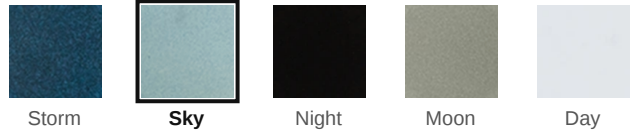

# 6 x 6 Sky Matte - Relief Square Tile

6x6 Sky Matte - Relief Square Tile

SKU  
**SPUI-904289**

### COLOR OPTIONS

## PRODUCT INFORMATION

Material Porcelain	Shape Square
Chip/Tile Size 6 x 6	Finish Matte
Color Sky	Sq Ft Per Piece 0.239090909
Glazed Yes	Tile Thickness 9 mm
Shade Variation V2	Texture Variation T4
Size Variation S2	Pits & Chips Variation PC1