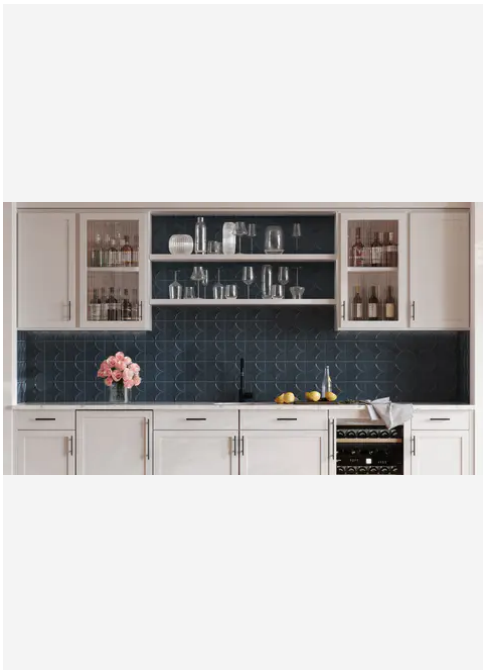

## PRODUCT GALLERY

---

Evoking the hidden artistry of a Kyoto kiln, this collection captures the quiet mastery of Japanese halo glazing. Each piece features organic color drifts and a ribbed texture that invites light to dance, creating a visual depth that standard flat tiles simply cannot mimic. From the curve of a pool waterline to the expanse of a modern facade, the porcelain body transitions seamlessly between interior and exterior spaces. It delivers a lived-in authenticity, grounding baths, spas, and living areas with a material that feels both generational and refined.