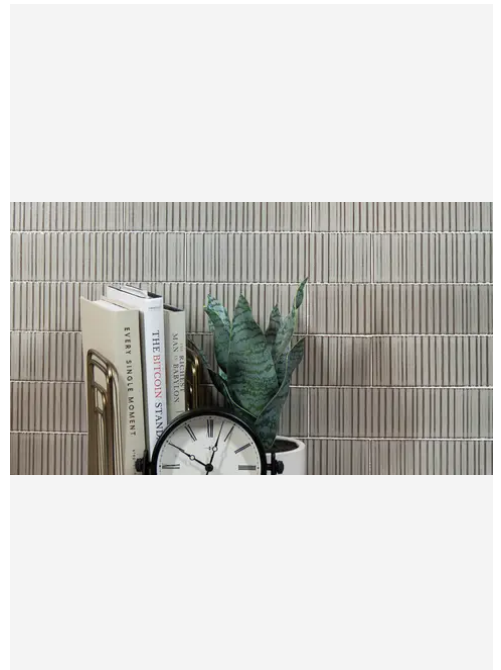

## PRODUCT GALLERY

---

Evoking the hidden artistry of a Kyoto kiln, this collection captures the quiet mastery of Japanese halo glazing. Each piece features organic color drifts and a ribbed texture that invites light to dance, creating a visual depth that standard flat tiles simply cannot mimic. From the curve of a pool waterline to the expanse of a modern facade, the porcelain body transitions seamlessly between interior and exterior spaces. It delivers a lived-in authenticity, grounding baths, spas, and living areas with a material that feels both generational and refined.