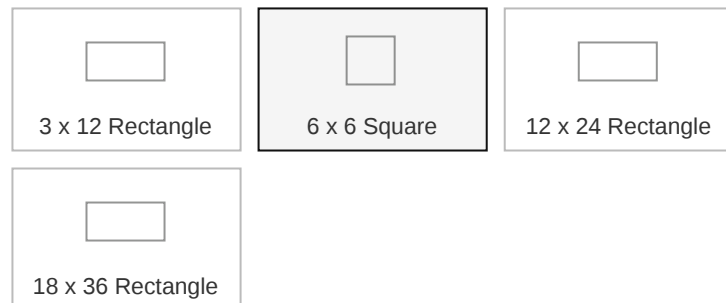

6 x 6 Layla Dark Textured Square Tile

Transport yourself to the enchanting nights of the Mediterranean with Layla Dark, a captivating hue in our Mediterranean Limestone Collection. Infused with the allure of moonlit evenings, Layla Dark embodies a sense of mystery and sophistication. Its deep, rich tones create a mesmerizing backdrop for any space, whether indoors or outdoors. Perfect for both interior and exterior applications, Layla Dark adds a touch of timeless elegance to your surroundings. Available in a variety of sizes including 3x12, 6x6, 12x24, and 18x36, Layla Dark offers versatility in design, allowing you to create stunning floors, walls, and accents. Embrace the essence of the Mediterranean with Layla Dark and immerse yourself in its alluring beauty.

SKU
SPUI-904274

COLOR OPTIONS

Layla Dark

SHAPE / SIZE

PRODUCT INFORMATION

Material
 Limestone

Shape
 Square

Chip/Tile Size
 6 x 6