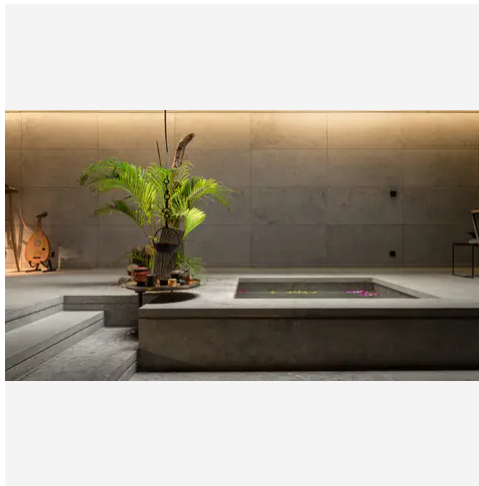

6 x 6 Layla Dark Textured Square Tile

Transport yourself to the enchanting nights of the Mediterranean with Layla Dark, a captivating hue in our Mediterranean Limestone Collection. Infused with the allure of moonlit evenings, Layla Dark embodies a sense of mystery and sophistication. Its deep, rich tones create a mesmerizing backdrop for any space, whether indoors or outdoors. Perfect for both interior and exterior applications, Layla Dark adds a touch of timeless elegance to your surroundings. Available in a variety of sizes including 3x12, 6x6, 12x24, and 18x36, Layla Dark offers versatility in design, allowing you to create stunning floors, walls, and accents. Embrace the essence of the Mediterranean with Layla Dark and immerse yourself in its alluring beauty.

PRODUCT GALLERY

Transport yourself to the enchanting nights of the Mediterranean with Layla Dark, a captivating hue in our Mediterranean Limestone Collection. Infused with the allure of moonlit evenings, Layla Dark embodies a sense of mystery and sophistication. Its deep, rich tones create a mesmerizing backdrop for any space, whether indoors or outdoors. Perfect for both interior and exterior applications, Layla Dark adds a touch of timeless elegance to your surroundings. Available in a variety of sizes including 3x12, 6x6, 12x24, and 18x36, Layla Dark offers versatility in design, allowing you to create stunning floors, walls, and accents. Embrace the essence of the Mediterranean with Layla Dark and immerse yourself in its alluring beauty.