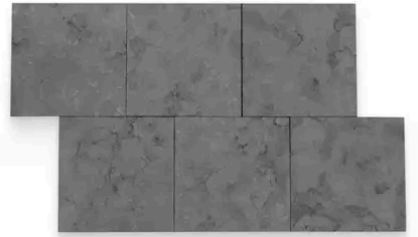

6 x 6 Layla Dark Textured Square Tile

Transport yourself to the enchanting nights of the Mediterranean with Layla Dark, a captivating hue in our Mediterranean Limestone Collection. Infused with the allure of moonlit evenings, Layla Dark embodies a sense of mystery and sophistication. Its deep, rich tones create a mesmerizing backdrop for any space, whether indoors or outdoors. Perfect for both interior and exterior applications, Layla Dark adds a touch of timeless elegance to your surroundings. Available in a variety of sizes including 3x12, 6x6, 12x24, and 18x36, Layla Dark offers versatility in design, allowing you to create stunning floors, walls, and accents. Embrace the essence of the Mediterranean with Layla Dark and immerse yourself in its alluring beauty.

PRODUCT GALLERY

Transport yourself to the enchanting nights of the Mediterranean with Layla Dark, a captivating hue in our Mediterranean Limestone Collection. Infused with the allure of moonlit evenings, Layla Dark embodies a sense of mystery and sophistication. Its deep, rich tones create a mesmerizing backdrop for any space, whether indoors or outdoors. Perfect for both interior and exterior applications, Layla Dark adds a touch of timeless elegance to your surroundings. Available in a variety of sizes including 3x12, 6x6, 12x24, and 18x36, Layla Dark offers versatility in design, allowing you to create stunning floors, walls, and accents. Embrace the essence of the Mediterranean with Layla Dark and immerse yourself in its alluring beauty.