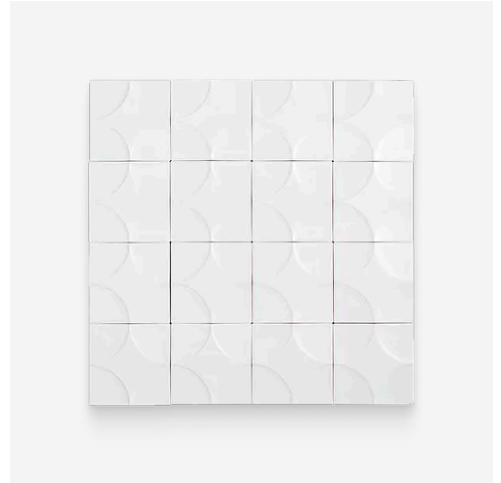

Sky

Storm

SHAPE / SIZE

0.63 x 7.5 Jolly

1 x 6 Stacked

2.5 x 9 Rectangle

6 x 6 Square

PRODUCT INFORMATION

Material Porcelain	Shape Square
Chip/Tile Size 6 x 6	Finish Matte
Color Day	Sq Ft Per Piece 0.239090909
Glazed Yes	Tile Thickness 9 mm
Shade Variation V1	Texture Variation T4
Size Variation S2	Pits & Chips Variation PC1

PRODUCT GALLERY

Evoking the hidden artistry of a Kyoto kiln, this collection captures the quiet mastery of Japanese halo glazing. Each piece features organic color drifts and a ribbed texture that invites light to dance, creating a visual depth that standard flat tiles simply cannot mimic. From the curve of a pool waterline to the expanse of a modern facade, the porcelain body transitions seamlessly between interior and exterior spaces. It delivers a lived-in authenticity, grounding baths, spas, and living areas with a material that feels both generational and refined.