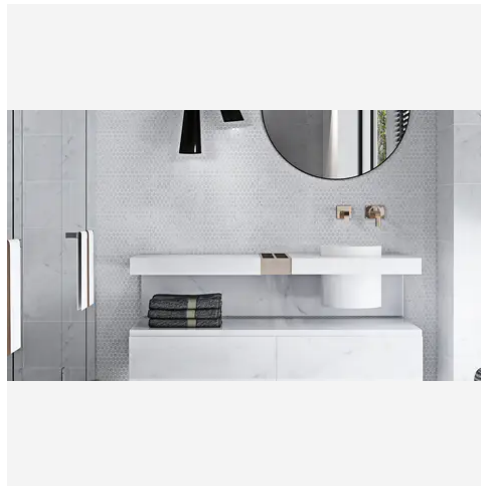

PRODUCT GALLERY

Embrace the enduring beauty of Carrara White. This collection features the classic Italian marble in a timeless palette with gray veins. Carrara White offers unparalleled design flexibility with an extensive range of sizes, encompassing hexagons, squares, and rectangles. The series includes 4 trim options and a stunning selection of 6 mosaic patterns (basketweave, square, hexagon, herringbone, and penny round) for limitless design possibilities. The high variation in veining ensures each piece is one-of-a-kind, adding a touch of individuality to your space. Mix and match tiles to create captivating layouts and patterns, choosing between a polished or honed finish to complete your vision.