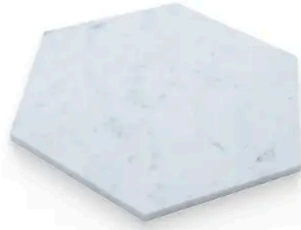

6 x 6 Carrara White Polished Hexagon Tile

6x6 Carrara White Polished Hexagon Tile

SKU
TIL-CARWHI-6HEX-P

COLOR OPTIONS

**Carrara
White**

SHAPE / SIZE

0.5 x 12 Pencil	0.75 x 0.75 Penny Round	0.75 x 12 Bullnose
1 x 1 Square	1 x 2 Basketweave	1 x 4 Herringbone
2 x 2 Hexagon	2 x 12 Chair Rail	

PRODUCT INFORMATION

Material Marble	Shape Hexagon
Chip/Tile Size 6 x 6	Finish Polished
Color Carrara White	Sq Ft Per Piece 0.22222222222222222222
Glazed N/A	Tile Thickness 10 mm
Shade Variation V4	Texture Variation N/A
Size Variation N/A	Pits & Chips Variation N/A

PRODUCT GALLERY

Embrace the enduring beauty of Carrara White. This collection features the classic Italian marble in a timeless palette with gray veins. Carrara White offers unparalleled design flexibility with an extensive range of sizes, encompassing hexagons, squares, and rectangles. The series includes 4 trim options and a stunning selection of 6 mosaic patterns (basketweave, square, hexagon, herringbone, and penny round) for limitless design possibilities. The high variation in veining ensures each piece is one-of-a-kind, adding a touch of individuality to your space. Mix and match tiles to create captivating layouts and patterns, choosing between a polished or honed finish to complete your vision.