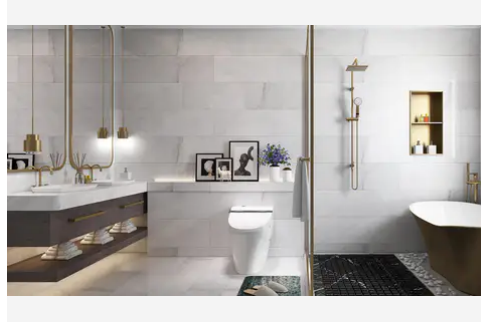

6 x 6 Bianco Bello Honed Hexagon Tile

6x6 Bianco Bello Honed Hexagon Tile

SKU

TIL-BIABEL-6HEX-H

COLOR OPTIONS

**Bianco
Bello**

SHAPE / SIZE

- | | | |
|-------------------|-------------------------|--------------------|
| 0.5 x 12 Pencil | 0.75 x 0.75 Penny Round | 0.75 x 12 Bullnose |
| 1 x 1 Square | 1 x 4 Herringbone | 2 x 2 Hexagon |
| 2 x 12 Chair Rail | 3 x 3 Hexagon | |

PRODUCT GALLERY

Bianco Bello - Italian for "beautiful white" - embodies timeless elegance. This series boasts a stunning array, ranging from delicate 2-inch hexagons to grand 12x24 rectangles. Bianco Bello offers unparalleled design flexibility with 4 distinct trims (pencil, baseboard, chair rail, and bullnose) and 5 mosaic patterns (square, hexagon, herringbone, and penny round). The white base with cool and warm tones creates a sense of spaciousness, while the high variation in veining patterns adds a touch of individuality to each piece. Crafted from luxurious marble, Bianco Bello allows you to mix and match colors to create captivating layouts and patterns, polished, tumbled, or honed to suit your desired aesthetic.