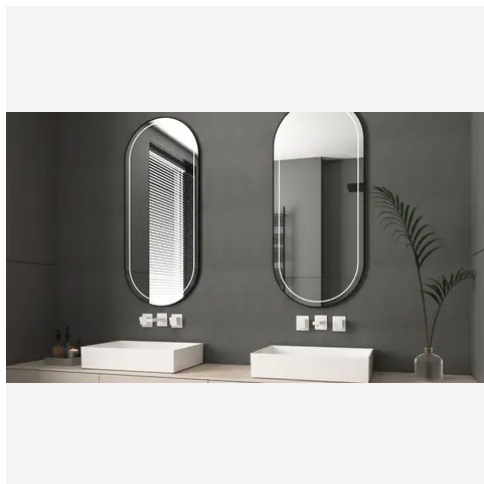

6 x 6 Basalt Grey Honed Hexagon Tile

6x6 Basalt Grey Honed Hexagon Tile

SKU
TIL-BASGRE-6HEX-H

COLOR OPTIONS

Basalt Grey

Basalt Black

SHAPE / SIZE

2 x 2 Hexagon

PRODUCT GALLERY

Embrace the modern elegance of the Basalt Series. This captivating collection features a sophisticated palette of 2 timeless colors: classic black and cool gray. Offered in 3 distinct finishes - honed, flamed, and combed - these tiles provide captivating textural variations to suit your design vision. Available in versatile 12x24 alongside a coordinating 6x6 hexagon mosaic, Basalt tiles are perfect for creating stunning backsplashes, accent walls, and other indoor applications. The low variation and glossy finish ensure a sleek and unified look, while the cool gray and black tones add a touch of drama.