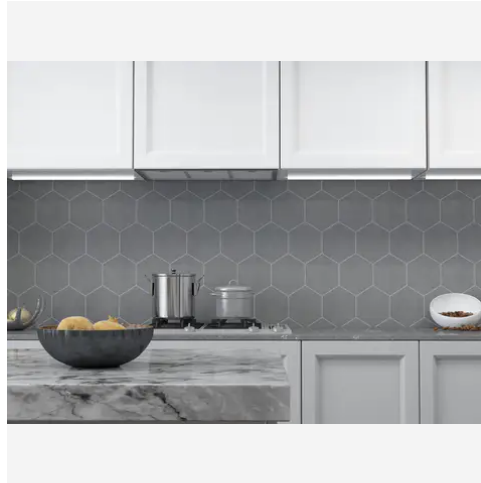

## PRODUCT GALLERY

---

Embrace the modern elegance of the Basalt Series. This captivating collection features a sophisticated palette of 2 timeless colors: classic black and cool gray. Offered in 3 distinct finishes - honed, flamed, and combed - these tiles provide captivating textural variations to suit your design vision. Available in versatile 12x24 alongside a coordinating 6x6 hexagon mosaic, Basalt tiles are perfect for creating stunning backsplashes, accent walls, and other indoor applications. The low variation and glossy finish ensure a sleek and unified look, while the cool gray and black tones add a touch of drama.