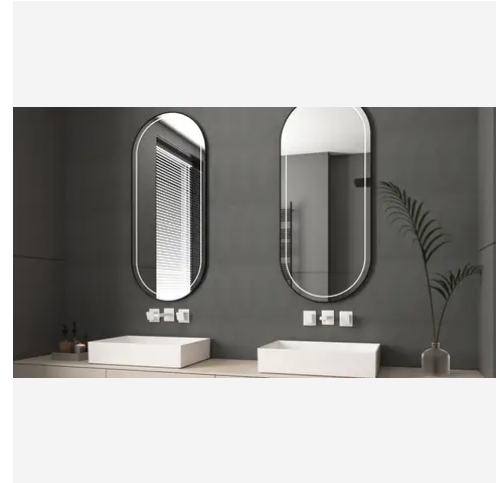

## PRODUCT GALLERY

---

Embrace the modern elegance of the Basalt Series. This captivating collection features a sophisticated palette of 2 timeless colors: classic black and cool gray. Offered in 3 distinct finishes - honed, flamed, and combed - these tiles provide captivating textural variations to suit your design vision. Available in versatile 12x24 alongside a coordinating 6x6 hexagon mosaic, Basalt tiles are perfect for creating stunning backsplashes, accent walls, and other indoor applications. The low variation and glossy finish ensure a sleek and unified look, while the cool gray and black tones add a touch of drama.