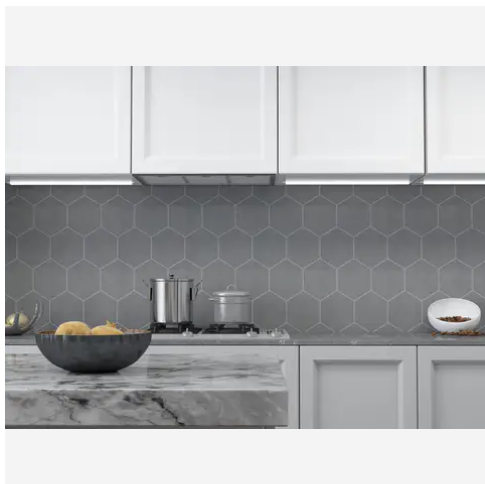

6 x 6 Basalt Grey Honed Hexagon Tile

6x6 Basalt Grey Honed Hexagon Tile

SKU
TIL-BASGRE-6HEX-H

COLOR OPTIONS

Basalt Grey

Basalt Black

SHAPE / SIZE

2 x 2 Hexagon

6 x 6 Hexagon

12 x 24 Rectangle

PRODUCT INFORMATION

Material Basalt	Shape Hexagon
Chip/Tile Size 6 x 6	Finish Honed
Color Basalt Grey	Sq Ft Per Piece 0.22222222222222
Glazed N/A	Tile Thickness 10 mm
Shade Variation V2	Texture Variation N/A
Size Variation N/A	Pits & Chips Variation N/A

PRODUCT GALLERY

Embrace the modern elegance of the Basalt Series. This captivating collection features a sophisticated palette of 2 timeless colors: classic black and cool gray. Offered in 3 distinct finishes - honed, flamed, and combed - these tiles provide captivating textural variations to suit your design vision. Available in versatile 12x24 alongside a coordinating 6x6 hexagon mosaic, Basalt tiles are perfect for creating stunning backsplashes, accent walls, and other indoor applications. The low variation and glossy finish ensure a sleek and unified look, while the cool gray and black tones add a touch of drama.