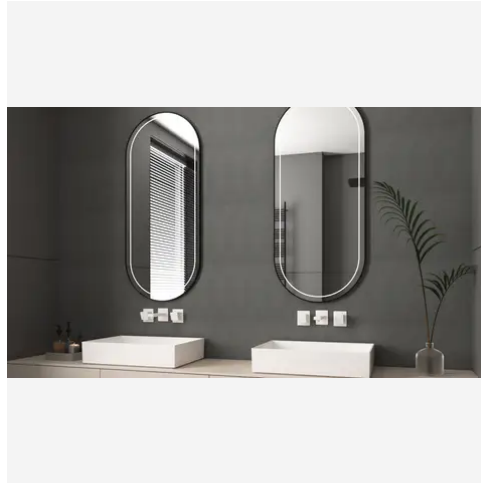

6 x 6 Basalt Black Honed Hexagon Tile

6x6 Basalt Black Honed Hexagon Tile

SKU
TIL-BASBLA-6HEX-H

COLOR OPTIONS

Basalt Grey

Basalt Black

SHAPE / SIZE

2 x 2 Hexagon

PRODUCT GALLERY

Embrace the modern elegance of the Basalt Series. This captivating collection features a sophisticated palette of 2 timeless colors: classic black and cool gray. Offered in 3 distinct finishes - honed, flamed, and combed - these tiles provide captivating textural variations to suit your design vision. Available in versatile 12x24 alongside a coordinating 6x6 hexagon mosaic, Basalt tiles are perfect for creating stunning backsplashes, accent walls, and other indoor applications. The low variation and glossy finish ensure a sleek and unified look, while the cool gray and black tones add a touch of drama.