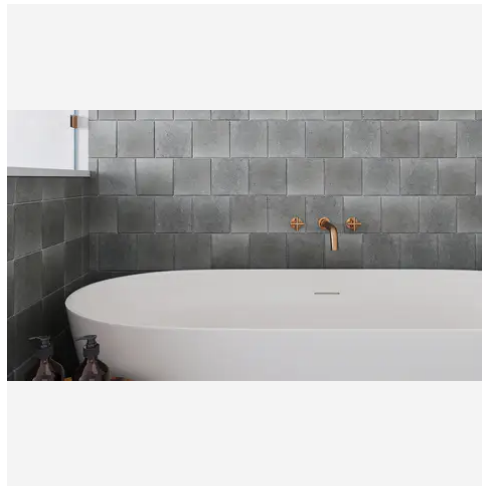

## PRODUCT GALLERY

---

Elevate your space with the contemporary sophistication of Arya Grey, a sleek option in our Mediterranean Limestone Collection. Inspired by the rugged cliffs of the Mediterranean coastline, Arya Grey exudes modern charm and timeless appeal. Its cool, neutral tones add a touch of understated luxury to any interior or exterior setting. Available in sizes including 3x12, 6x6, 12x24, and 18x36, Arya Grey offers flexibility in design, allowing you to create cohesive spaces with ease. Whether used for flooring, accent walls, or outdoor pathways, Arya Grey lends a sense of refinement to any space, making it the perfect choice for those seeking both style and durability.