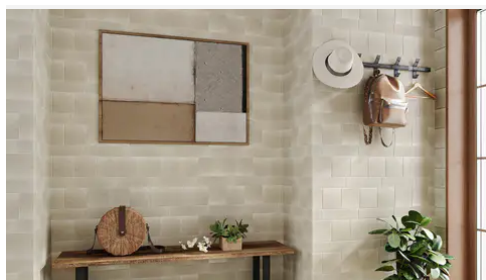

# 6 x 6 Amelie Sand Textured Square Tile

Experience the serene beauty of coastal landscapes with Amelie Sand, a graceful addition to our Mediterranean Limestone Collection. Inspired by the golden sands of the Mediterranean shores, Amelie Sand exudes warmth and tranquility. Its soft, neutral tones evoke a sense of relaxation, making it the perfect choice for both interior and exterior spaces. Available in sizes ranging from 3x12 to 18x36, Amelie Sand offers versatility in design, allowing you to create seamless transitions between indoor and outdoor areas. Whether adorning floors, walls, or outdoor patios, Amelie Sand brings a touch of understated elegance to any environment.

---

---

PRODUCT GALLERY

---

Experience the serene beauty of coastal landscapes with Amelie Sand, a graceful addition to our Mediterranean Limestone Collection. Inspired by the golden sands of the Mediterranean shores, Amelie Sand exudes warmth and tranquility. Its soft, neutral tones evoke a sense of relaxation, making it the perfect choice for both interior and exterior spaces. Available in sizes ranging from 3x12 to 18x36, Amelie Sand offers versatility in design, allowing you to create seamless transitions between indoor and outdoor areas. Whether adorning floors, walls, or outdoor patios, Amelie Sand brings a touch of understated elegance to any environment.