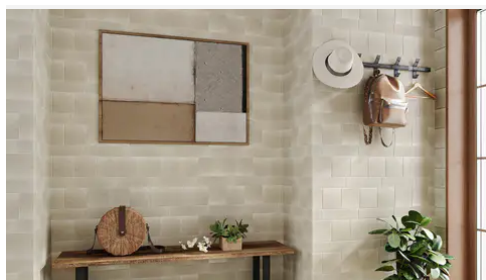

6 x 6 Amelie Sand Textured Square Tile

Experience the serene beauty of coastal landscapes with Amelie Sand, a graceful addition to our Mediterranean Limestone Collection. Inspired by the golden sands of the Mediterranean shores, Amelie Sand exudes warmth and tranquility. Its soft, neutral tones evoke a sense of relaxation, making it the perfect choice for both interior and exterior spaces. Available in sizes ranging from 3x12 to 18x36, Amelie Sand offers versatility in design, allowing you to create seamless transitions between indoor and outdoor areas. Whether adorning floors, walls, or outdoor patios, Amelie Sand brings a touch of understated elegance to any environment.

SKU
SPUI-904273

COLOR OPTIONS

**Amelie
 Sand**

SHAPE / SIZE

PRODUCT INFORMATION

Material
 Limestone

Shape
 Square

Chip/Tile Size
 6 x 6

PRODUCT GALLERY

Experience the serene beauty of coastal landscapes with Amelie Sand, a graceful addition to our Mediterranean Limestone Collection. Inspired by the golden sands of the Mediterranean shores, Amelie Sand exudes warmth and tranquility. Its soft, neutral tones evoke a sense of relaxation, making it the perfect choice for both interior and exterior spaces. Available in sizes ranging from 3x12 to 18x36, Amelie Sand offers versatility in design, allowing you to create seamless transitions between indoor and outdoor areas. Whether adorning floors, walls, or outdoor patios, Amelie Sand brings a touch of understated elegance to any environment.