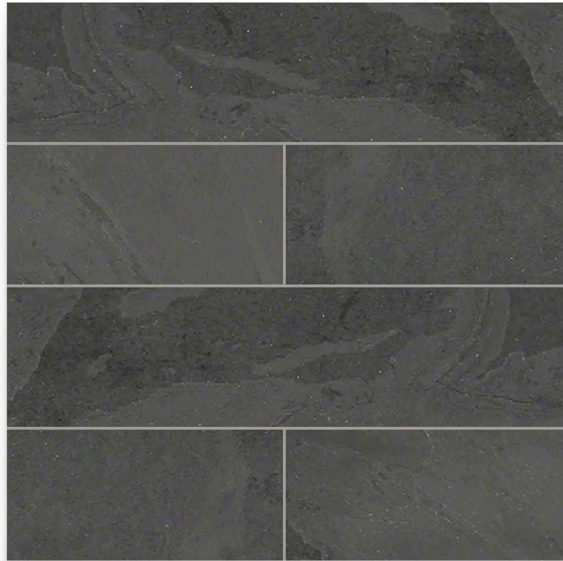

STONE PRODUCTS
UNLIMITED, INC

6 x 24 Brazilian Black Natural Rectangle Tile

6x24 Brazilian Black Natural Rectangle Tile

SKU

TIL-BRABLA-624-G

COLOR OPTIONS

**Brazilian
Black**

SHAPE / SIZE

PRODUCT INFORMATION

Material
Slate

Shape
Rectangle

Chip/Tile Size
6 x 24

Finish
Natural

Color
Brazilian Black

Sq Ft Per Piece
1

Glazed
N/A

Tile Thickness
10 mm

Shade Variation
V2

Texture Variation
N/A

Size Variation
N/A

Pits & Chips Variation
N/A

PACKAGING INFORMATION

Pieces Per Box
N/A

Sq Ft Per Box
5

PRODUCT GALLERY

Indulge in the captivating simplicity of Brazilian Black. This series showcases the natural beauty of black slate in a single, sophisticated color. Offered in 3 practical sizes - 6x24, 24x24, and 12x24 - Brazilian Black tiles cater to both expansive and intricate design schemes. Suitable for interior or exterior applications on walls and floors, these tiles exude timeless elegance. The low variation ensures a consistent look, while the natural cleft and gauged finishes provide subtle textural variations. Brazilian Black is ideal for creating a bold statement or a sophisticated backdrop.