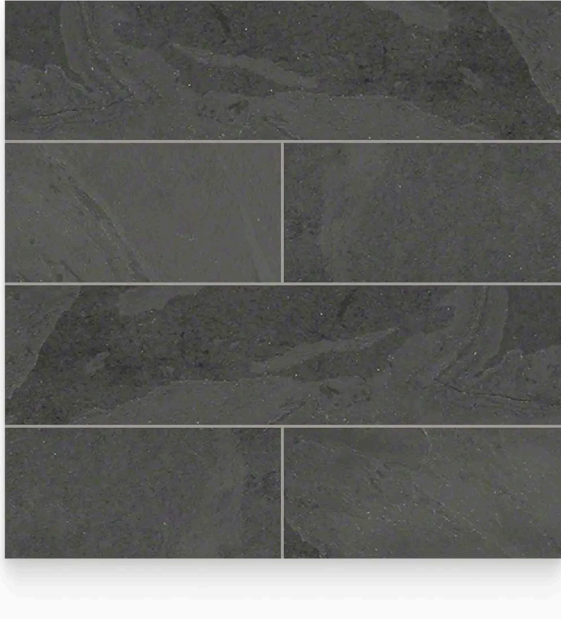

STONE PRODUCTS
UNLIMITED, INC

6 x 24 Brazilian Black Natural Rectangle Tile

6x24 Brazilian Black Natural Rectangle Tile

SKU

TIL-BRABLA-624-G

COLOR OPTIONS

**Brazilian
Black**

SHAPE / SIZE

PRODUCT INFORMATION

Material
Slate

Shape
Rectangle

Chip/Tile Size
6 x 24

Finish
Natural

Color
Brazilian Black

Sq Ft Per Piece
1

Glazed
N/A

Tile Thickness
10 mm

Shade Variation
V2

Texture Variation
N/A

Size Variation
N/A

Pits & Chips Variation
N/A

PACKAGING INFORMATION

Pieces Per Box
N/A

Sq Ft Per Box
5

PRODUCT GALLERY

Indulge in the captivating simplicity of Brazilian Black. This series showcases the natural beauty of black slate in a single, sophisticated color. Offered in 3 practical sizes - 6x24, 24x24, and 12x24 - Brazilian Black tiles cater to both expansive and intricate design schemes. Suitable for interior or exterior applications on walls and floors, these tiles exude timeless elegance. The low variation ensures a consistent look, while the natural cleft and gauged finishes provide subtle textural variations. Brazilian Black is ideal for creating a bold statement or a sophisticated backdrop.