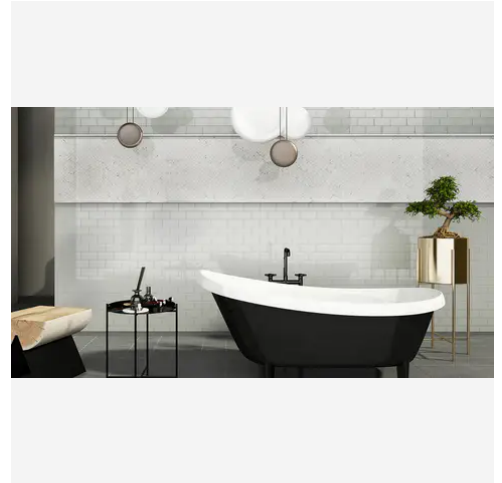

6 x 12 Thassos White Polished Rectangle Tile

6x12 Thassos White Polished Rectangle Tile

SKU

TIL-THAWHI-612-P

COLOR OPTIONS

**Thassos
White**

SHAPE / SIZE

0.5 x 12 Pencil

PRODUCT GALLERY

Embrace the timeless purity of the Thassos White, a series defined by its pristine white marble and available in both honed and polished finishes. This versatile series includes four tile shapes—3x6, 18x18, 12x12, and 12x24—perfect for creating clean, elegant surfaces. Complementing the tiles are a variety of mosaic patterns: penny round, hexagon, herringbone, basketweave, and squares, offering endless design possibilities. The series is completed with four trim styles—baseboard, chair rail, bullnose, and pencil—allowing for a flawless and refined finish in any space.