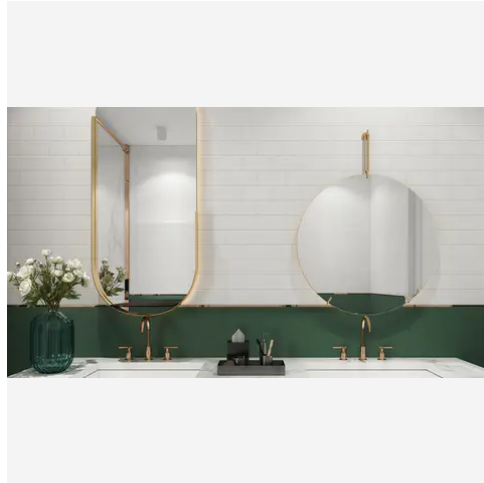

6 x 12 Thassos White Polished Rectangle Tile

6x12 Thassos White Polished Rectangle Tile

SKU

TIL-THAWHI-612-P

COLOR OPTIONS

**Thassos
White**

SHAPE / SIZE

0.5 x 12 Pencil

PRODUCT GALLERY

Embrace the timeless purity of the Thassos White, a series defined by its pristine white marble and available in both honed and polished finishes. This versatile series includes four tile shapes—3x6, 18x18, 12x12, and 12x24—perfect for creating clean, elegant surfaces. Complementing the tiles are a variety of mosaic patterns: penny round, hexagon, herringbone, basketweave, and squares, offering endless design possibilities. The series is completed with four trim styles—baseboard, chair rail, bullnose, and pencil—allowing for a flawless and refined finish in any space.