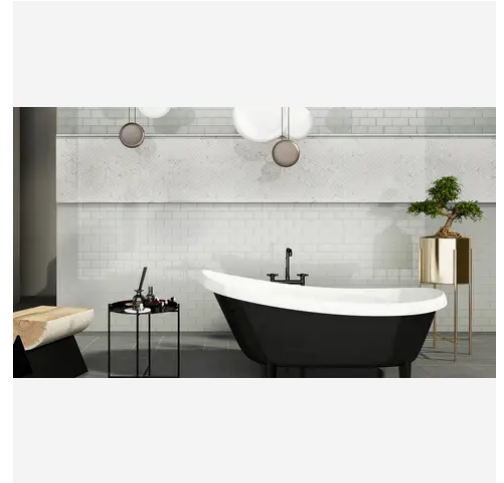

## PRODUCT GALLERY

---

Embrace the timeless purity of the Thassos White, a series defined by its pristine white marble and available in both honed and polished finishes. This versatile series includes four tile shapes—3x6, 18x18, 12x12, and 12x24—perfect for creating clean, elegant surfaces. Complementing the tiles are a variety of mosaic patterns: penny round, hexagon, herringbone, basketweave, and squares, offering endless design possibilities. The series is completed with four trim styles—baseboard, chair rail, bullnose, and pencil—allowing for a flawless and refined finish in any space.