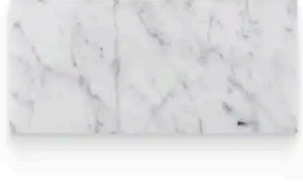

## PRODUCT GALLERY

---

Embrace the enduring beauty of Carrara White. This collection features the classic Italian marble in a timeless palette with gray veins. Carrara White offers unparalleled design flexibility with an extensive range of sizes, encompassing hexagons, squares, and rectangles. The series includes 4 trim options and a stunning selection of 6 mosaic patterns (basketweave, square, hexagon, herringbone, and penny round) for limitless design possibilities. The high variation in veining ensures each piece is one-of-a-kind, adding a touch of individuality to your space. Mix and match tiles to create captivating layouts and patterns, choosing between a polished or honed finish to complete your vision.