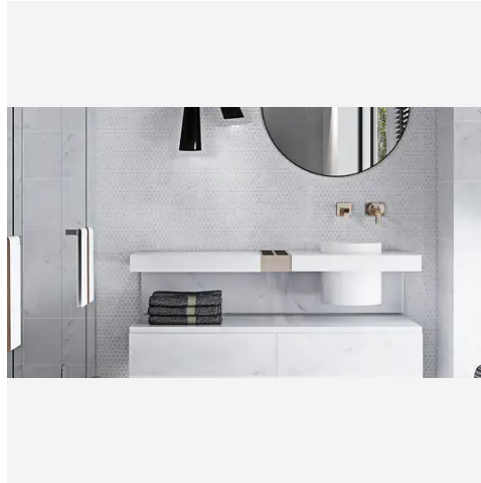

## PRODUCT GALLERY

---

Embrace the enduring beauty of Carrara White. This collection features the classic Italian marble in a timeless palette with gray veins. Carrara White offers unparalleled design flexibility with an extensive range of sizes, encompassing hexagons, squares, and rectangles. The series includes 4 trim options and a stunning selection of 6 mosaic patterns (basketweave, square, hexagon, herringbone, and penny round) for limitless design possibilities. The high variation in veining ensures each piece is one-of-a-kind, adding a touch of individuality to your space. Mix and match tiles to create captivating layouts and patterns, choosing between a polished or honed finish to complete your vision.