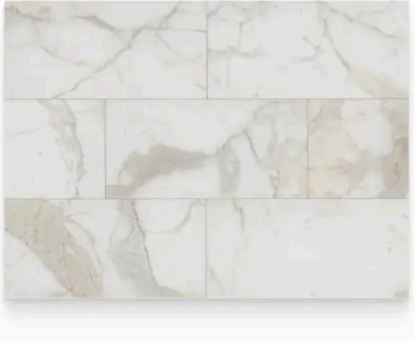

---

Calacatta Gold exudes timeless luxury. This series features a white base accented with bold veins in dramatic dark gray and gold tones. The collection offers 4 versatile sizes, ranging from classic squares to contemporary rectangles, along with 4 trim options for a seamless finish. Calacatta Gold boasts 5 captivating mosaic patterns (square, hexagon, herringbone, and penny round), allowing for intricate design possibilities. This statement marble features high variation, ensuring each piece is unique. Mix and match tiles to create captivating layouts and patterns, choosing between a polished or honed finish to suit your desired ambiance.