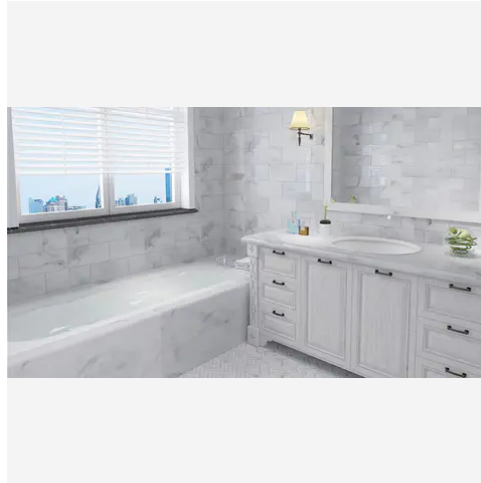

---

Calacatta Gold exudes timeless luxury. This series features a white base accented with bold veins in dramatic dark gray and gold tones. The collection offers 4 versatile sizes, ranging from classic squares to contemporary rectangles, along with 4 trim options for a seamless finish. Calacatta Gold boasts 5 captivating mosaic patterns (square, hexagon, herringbone, and penny round), allowing for intricate design possibilities. This statement marble features high variation, ensuring each piece is unique. Mix and match tiles to create captivating layouts and patterns, choosing between a polished or honed finish to suit your desired ambiance.