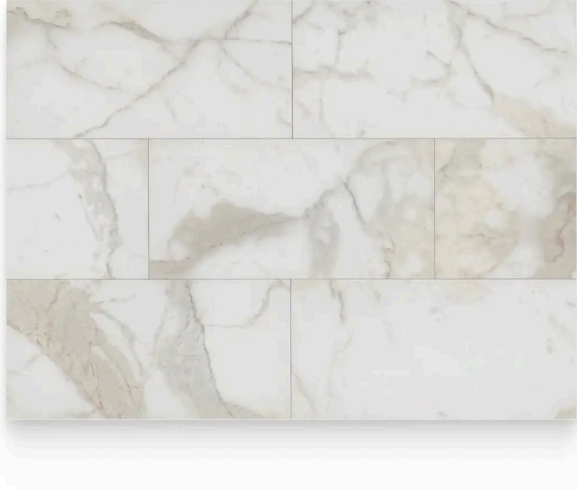

# 6 x 12 Calacatta Gold Honed Rectangle Tile

6x12 Calacatta Gold Honed Rectangle Tile

SKU  
TIL-CALGOL-612-H

COLOR OPTIONS

**Calacatta  
Gold**

SHAPE / SIZE

0.5 x 12 Pencil	0.75 x 0.75 Penny Round	0.75 x 12 Bullnose
1 x 1 Square	1 x 4 Herringbone	2 x 2 Hexagon
2 x 12 Crown Molding	3 x 3 Hexagon	

PRODUCT INFORMATION

Material Marble	Shape Rectangle
Chip/Tile Size 6 x 12	Finish Honed
Color Calacatta Gold	Sq Ft Per Piece 0.5
Glazed N/A	Tile Thickness 10 mm
Shade Variation V4	Texture Variation N/A
Size Variation N/A	Pits & Chips Variation N/A

---

Calacatta Gold exudes timeless luxury. This series features a white base accented with bold veins in dramatic dark gray and gold tones. The collection offers 4 versatile sizes, ranging from classic squares to contemporary rectangles, along with 4 trim options for a seamless finish. Calacatta Gold boasts 5 captivating mosaic patterns (square, hexagon, herringbone, and penny round), allowing for intricate design possibilities. This statement marble features high variation, ensuring each piece is unique. Mix and match tiles to create captivating layouts and patterns, choosing between a polished or honed finish to suit your desired ambiance.