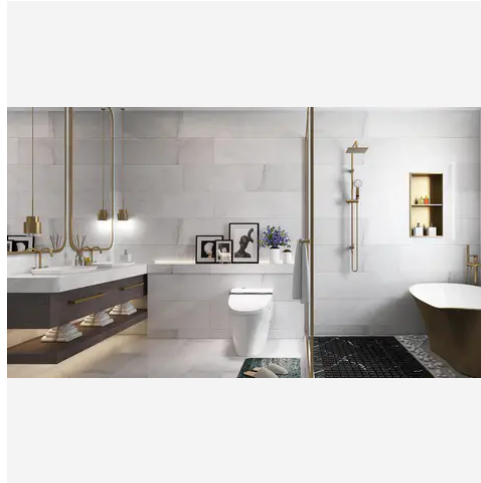

6 x 12 Bianco Bello Honed Rectangle Tile

6x12 Bianco Bello Honed Rectangle Tile

SKU

TIL-BIABEL-612-H

COLOR OPTIONS

**Bianco
Bello**

SHAPE / SIZE

0.5 x 12 Pencil

PRODUCT GALLERY

Bianco Bello - Italian for "beautiful white" - embodies timeless elegance. This series boasts a stunning array, ranging from delicate 2-inch hexagons to grand 12x24 rectangles. Bianco Bello offers unparalleled design flexibility with 4 distinct trims (pencil, baseboard, chair rail, and bullnose) and 5 mosaic patterns (square, hexagon, herringbone, and penny round). The white base with cool and warm tones creates a sense of spaciousness, while the high variation in veining patterns adds a touch of individuality to each piece. Crafted from luxurious marble, Bianco Bello allows you to mix and match colors to create captivating layouts and patterns, polished, tumbled, or honed to suit your desired aesthetic.