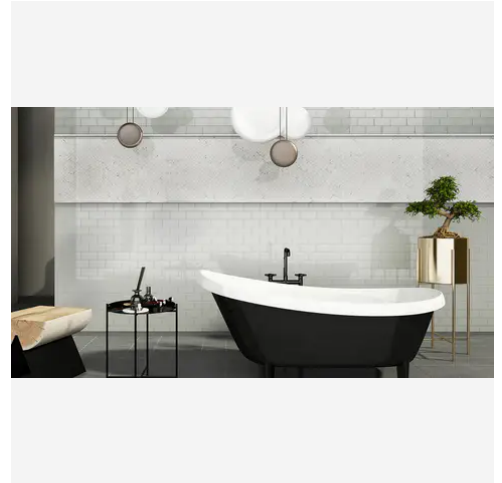

4 x 12 Thassos White Polished Rectangle Tile

4x12 Thassos White Polished Rectangle Tile

SKU

TIL-THAWHI-412-P

COLOR OPTIONS

**Thassos
White**

SHAPE / SIZE

0.5 x 12 Pencil	0.75 x 0.75 Penny Round	0.75 x 12 Bullnose
1 x 1 Square	1 x 2 Basketweave	1 x 4 Herringbone
2 x 2 Hexagon	2 x 12 Crown Molding	

PRODUCT GALLERY

Embrace the timeless purity of the Thassos White, a series defined by its pristine white marble and available in both honed and polished finishes. This versatile series includes four tile shapes—3x6, 18x18, 12x12, and 12x24—perfect for creating clean, elegant surfaces. Complementing the tiles are a variety of mosaic patterns: penny round, hexagon, herringbone, basketweave, and squares, offering endless design possibilities. The series is completed with four trim styles—baseboard, chair rail, bullnose, and pencil—allowing for a flawless and refined finish in any space.