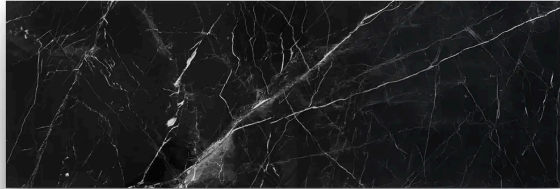

4 x 12 Nero Marquina Polished Rectangle Tile

4x12 Nero Marquina Polished Rectangle Tile

SKU
TIL-NERMAR-412-P

COLOR OPTIONS

Nero Marquina

SHAPE / SIZE

- 0.5 x 12 Pencil
- 0.75 x 0.75 Penny Round
- 0.75 x 12 Bullnose
- 1 x 1 Square
- 1 x 4 Herringbone
- 2 x 2 Hexagon
- 2 x 12 Chair Rail
- 4 x 4 Square

PRODUCT INFORMATION

Material Marble	Shape Rectangle
Chip/Tile Size 4 x 12	Finish N/A
Color Nero Marquina	Sq Ft Per Piece 0.33333333333333333333333333333333
Glazed N/A	Tile Thickness 10 mm
Shade Variation N/A	Texture Variation N/A
Size Variation N/A	Pits & Chips Variation N/A

PRODUCT GALLERY

Nero Marquina marble is a luxurious black marble known for its striking white veining and deep, rich color. Quarried in China, this elegant stone exudes sophistication and timeless beauty, making it a favored choice for high-end interiors. Available in honed, tumbled and polished finishes, its surface treatment highlights the contrast between the dark background and the white veins, creating a dramatic effect. Ideal for countertops, flooring, and wall applications, Nero Marquina marble adds a touch of opulence to any space. Durable and perfect for both residential and commercial applications, enhance your design with the captivating allure of Nero Marquina marble.