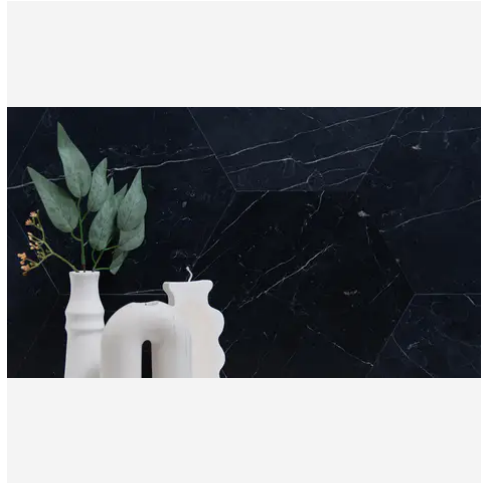

PRODUCT INFORMATION

Material Marble	Shape Baseboard
Chip/Tile Size 4 x 12	Finish Polished
Color Nero Marquina	Sq Ft Per Piece N/A
Glazed N/A	Tile Thickness N/A
Shade Variation V4	Texture Variation N/A
Size Variation N/A	Pits & Chips Variation N/A

PRODUCT GALLERY

Nero Marquina marble is a luxurious black marble known for its striking white veining and deep, rich color. Quarried in China, this elegant stone exudes sophistication and timeless beauty, making it a favored choice for high-end interiors. Available in honed, tumbled and polished finishes, its surface treatment highlights the contrast between the dark background and the white veins, creating a dramatic effect. Ideal for countertops, flooring, and wall applications, Nero Marquina marble adds a touch of opulence to any space. Durable and perfect for both residential and commercial applications, enhance your design with the captivating allure of Nero Marquina marble.