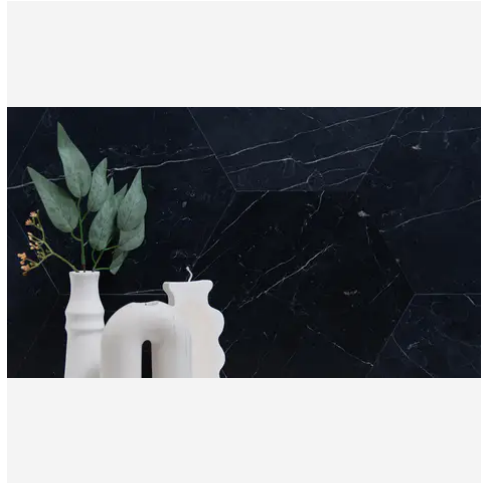

PRODUCT INFORMATION

Material
Marble

Shape
Baseboard

Chip/Tile Size
4 x 12

Finish
Honed

Color
Nero Marquina

Sq Ft Per Piece
N/A

Glazed
N/A

PRODUCT GALLERY

Nero Marquina marble is a luxurious black marble known for its striking white veining and deep, rich color. Quarried in China, this elegant stone exudes sophistication and timeless beauty, making it a favored choice for high-end interiors. Available in honed, tumbled and polished finishes, its surface treatment highlights the contrast between the dark background and the white veins, creating a dramatic effect. Ideal for countertops, flooring, and wall applications, Nero Marquina marble adds a touch of opulence to any space. Durable and perfect for both residential and commercial applications, enhance your design with the captivating allure of Nero Marquina marble.