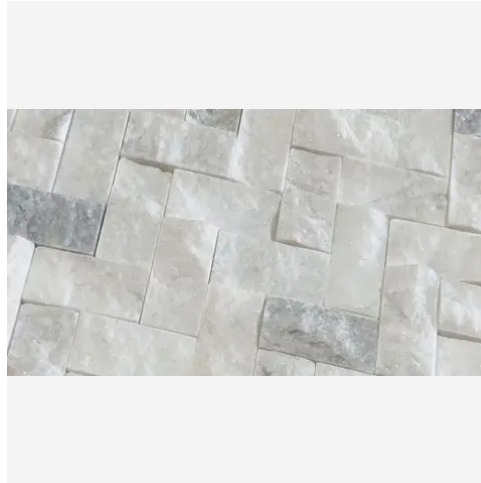

4 x 12 Daphne White Polished Rectangle Tile

4x12 Daphne White Polished Rectangle Tile

SKU
TIL-DAPWHI-412-P

COLOR OPTIONS

**Daphne
White**

SHAPE / SIZE

- | | | |
|---------------------------|-------------------|---------------|
| 0.75 x 12 Modern Bullnose | 1 x 1 Penny Round | 1 x 2 Brick |
| 1 x 2 Herringbone | 1 x 4 Herringbone | 1 x 4 Stacked |
| 2 x 2 Hexagon | 2 x 6 Picket | |

PRODUCT INFORMATION

Material Marble	Shape Rectangle
Chip/Tile Size 4 x 12	Finish Polished
Color Daphne White	Sq Ft Per Piece 0.33333333333333333333333333333333
Glazed N/A	Tile Thickness 10 mm
Shade Variation V4	Texture Variation T1
Size Variation S1	Pits & Chips Variation PC1

PRODUCT GALLERY

Make a statement with the dramatic elegance of Daphne White. This series features a white base accentuated with striking veins in bold gold and gray tones. Offered in 3 versatile sizes (12x24, 4x12, and 6x6 hexagon), Daphne White caters to a range of design applications. The collection includes 2 modern profile trims for a sleek finish. Unleash your creativity with a staggering 12 mosaic patterns, allowing you to create truly unique designs. The high variation in veining ensures each piece is one-of-a-kind, adding a touch of drama to your space. Mix and match tiles to create captivating layouts and patterns, choosing between a polished, tumbled, or honed finish to complete your vision.