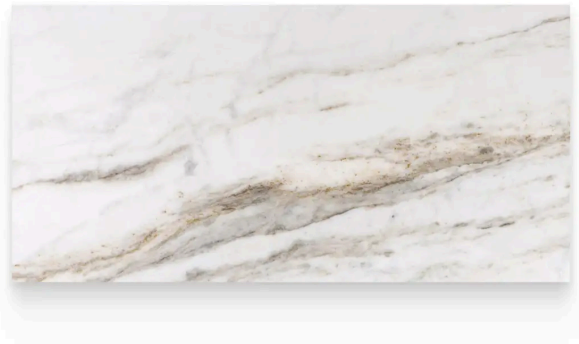

4 x 12 Daphne White Polished Rectangle Tile

4x12 Daphne White Polished Rectangle Tile

SKU
TIL-DAPWHI-412-P

COLOR OPTIONS

**Daphne
White**

SHAPE / SIZE

- | | | |
|---------------------------|-------------------|---------------|
| 0.75 x 12 Modern Bullnose | 1 x 1 Penny Round | 1 x 2 Brick |
| 1 x 2 Herringbone | 1 x 4 Herringbone | 1 x 4 Stacked |
| 2 x 2 Hexagon | 2 x 6 Picket | |

PRODUCT INFORMATION

Material Marble	Shape Rectangle
Chip/Tile Size 4 x 12	Finish Polished
Color Daphne White	Sq Ft Per Piece 0.33333333333333333333333333333333
Glazed N/A	Tile Thickness 10 mm
Shade Variation V4	Texture Variation T1
Size Variation S1	Pits & Chips Variation PC1

PRODUCT GALLERY

Make a statement with the dramatic elegance of Daphne White. This series features a white base accentuated with striking veins in bold gold and gray tones. Offered in 3 versatile sizes (12x24, 4x12, and 6x6 hexagon), Daphne White caters to a range of design applications. The collection includes 2 modern profile trims for a sleek finish. Unleash your creativity with a staggering 12 mosaic patterns, allowing you to create truly unique designs. The high variation in veining ensures each piece is one-of-a-kind, adding a touch of drama to your space. Mix and match tiles to create captivating layouts and patterns, choosing between a polished, tumbled, or honed finish to complete your vision.