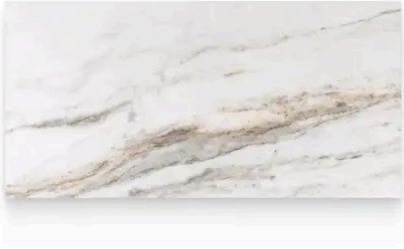

PRODUCT INFORMATION

Material Marble	Shape Rectangle
Chip/Tile Size 4 x 12	Finish Polished
Color Daphne White	Sq Ft Per Piece 0.33333333333333333333333333333333
Glazed N/A	Tile Thickness 10 mm
Shade Variation V4	Texture Variation T1
Size Variation S1	Pits & Chips Variation PC1

PRODUCT GALLERY

Make a statement with the dramatic elegance of Daphne White. This series features a white base accentuated with striking veins in bold gold and gray tones. Offered in 3 versatile sizes (12x24, 4x12, and 6x6 hexagon), Daphne White caters to a range of design applications. The collection includes 2 modern profile trims for a sleek finish. Unleash your creativity with a staggering 12 mosaic patterns, allowing you to create truly unique designs. The high variation in veining ensures each piece is one-of-a-kind, adding a touch of drama to your space. Mix and match tiles to create captivating layouts and patterns, choosing between a polished, tumbled, or honed finish to complete your vision.