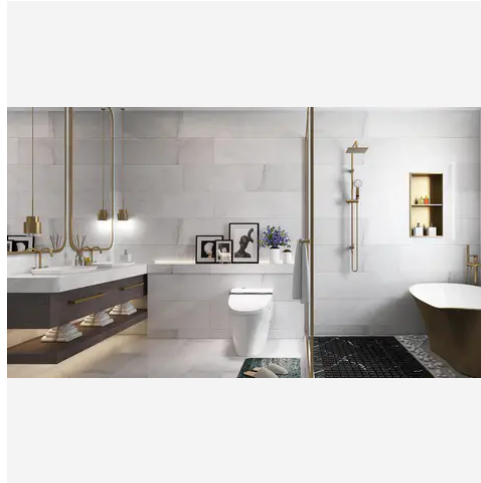

4 x 12 Bianco Bello Polished Rectangle Tile

4x12 Bianco Bello Polished Rectangle Tile

SKU
TIL-BIABEL-412-P

COLOR OPTIONS

Bianco Bello

SHAPE / SIZE

- 0.5 x 12 Pencil
- 0.75 x 0.75 Penny Round
- 0.75 x 12 Bullnose
- 1 x 1 Square
- 1 x 4 Herringbone
- 2 x 2 Hexagon
- 2 x 12 Chair Rail
- 3 x 3 Hexagon

PRODUCT INFORMATION

Material Marble	Shape Rectangle
Chip/Tile Size 4 x 12	Finish Polished
Color Bianco Bello	Sq Ft Per Piece 0.33333333333333333333333333333333
Glazed N/A	Tile Thickness 10 mm
Shade Variation V4	Texture Variation N/A
Size Variation N/A	Pits & Chips Variation N/A

PRODUCT GALLERY

Bianco Bello - Italian for "beautiful white" - embodies timeless elegance. This series boasts a stunning array, ranging from delicate 2-inch hexagons to grand 12x24 rectangles. Bianco Bello offers unparalleled design flexibility with 4 distinct trims (pencil, baseboard, chair rail, and bullnose) and 5 mosaic patterns (square, hexagon, herringbone, and penny round). The white base with cool and warm tones creates a sense of spaciousness, while the high variation in veining patterns adds a touch of individuality to each piece. Crafted from luxurious marble, Bianco Bello allows you to mix and match colors to create captivating layouts and patterns, polished, tumbled, or honed to suit your desired aesthetic.