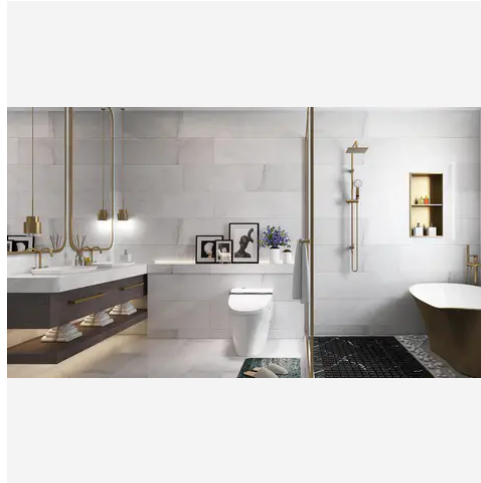

# 4 x 12 Bianco Bello Polished Rectangle Tile

4x12 Bianco Bello Polished Rectangle Tile

SKU  
TIL-BIABEL-412-P

COLOR OPTIONS

**Bianco Bello**

SHAPE / SIZE

- 0.5 x 12 Pencil
- 0.75 x 0.75 Penny Round
- 0.75 x 12 Bullnose
- 1 x 1 Square
- 1 x 4 Herringbone
- 2 x 2 Hexagon
- 2 x 12 Chair Rail
- 3 x 3 Hexagon

## PRODUCT GALLERY

---

Bianco Bello - Italian for "beautiful white" - embodies timeless elegance. This series boasts a stunning array, ranging from delicate 2-inch hexagons to grand 12x24 rectangles. Bianco Bello offers unparalleled design flexibility with 4 distinct trims (pencil, baseboard, chair rail, and bullnose) and 5 mosaic patterns (square, hexagon, herringbone, and penny round). The white base with cool and warm tones creates a sense of spaciousness, while the high variation in veining patterns adds a touch of individuality to each piece. Crafted from luxurious marble, Bianco Bello allows you to mix and match colors to create captivating layouts and patterns, polished, tumbled, or honed to suit your desired aesthetic.