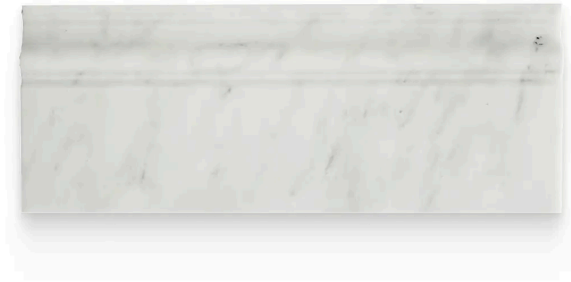

4 x 12 Bianco Bello Polished Baseboard Trim

4x12 Bianco Bello Polished Baseboard Trim

SKU

TRI-BIABEL-BASEB-P

COLOR OPTIONS

N/A

SHAPE / SIZE

 0.5 x 12 Pencil	0.75 x 0.75 Penny Round 	 0.75 x 12 Bullnose
1 x 1 Square	1 x 4 Herringbone	2 x 2 Hexagon
 2 x 12 Chair Rail	3 x 3 Hexagon	

PRODUCT INFORMATION

Material
Marble

Shape
Baseboard

Chip/Tile Size
4 x 12

Finish
Polished

Color
Bianco Bello

Sq Ft Per Piece
N/A

Glazed
N/A

PRODUCT GALLERY

Bianco Bello - Italian for "beautiful white" - embodies timeless elegance. This series boasts a stunning array, ranging from delicate 2-inch hexagons to grand 12x24 rectangles. Bianco Bello offers unparalleled design flexibility with 4 distinct trims (pencil, baseboard, chair rail, and bullnose) and 5 mosaic patterns (square, hexagon, herringbone, and penny round). The white base with cool and warm tones creates a sense of spaciousness, while the high variation in veining patterns adds a touch of individuality to each piece. Crafted from luxurious marble, Bianco Bello allows you to mix and match colors to create captivating layouts and patterns, polished, tumbled, or honed to suit your desired aesthetic.