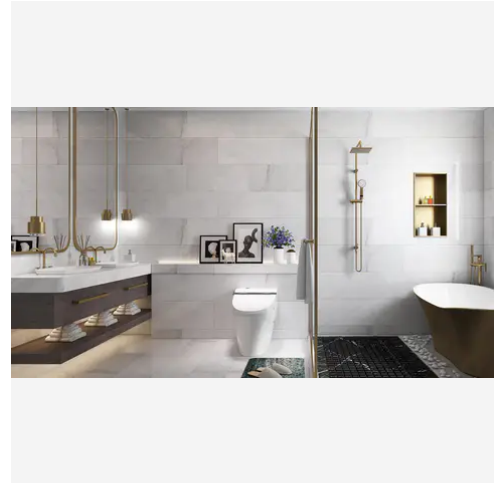

4 x 12 Bianco Bello Polished Baseboard Trim

4x12 Bianco Bello Polished Baseboard Trim

SKU

TRI-BIABEL-BASEB-P

COLOR OPTIONS

N/A

SHAPE / SIZE

 0.5 x 12 Pencil	0.75 x 0.75 Penny Round 	 0.75 x 12 Bullnose
1 x 1 Square	1 x 4 Herringbone	2 x 2 Hexagon
 2 x 12 Chair Rail	3 x 3 Hexagon	

PRODUCT INFORMATION

Material
Marble

Shape
Baseboard

Chip/Tile Size
4 x 12

Finish
Polished

Color
Bianco Bello

Sq Ft Per Piece
N/A

Glazed
N/A

PRODUCT GALLERY

Bianco Bello - Italian for "beautiful white" - embodies timeless elegance. This series boasts a stunning array, ranging from delicate 2-inch hexagons to grand 12x24 rectangles. Bianco Bello offers unparalleled design flexibility with 4 distinct trims (pencil, baseboard, chair rail, and bullnose) and 5 mosaic patterns (square, hexagon, herringbone, and penny round). The white base with cool and warm tones creates a sense of spaciousness, while the high variation in veining patterns adds a touch of individuality to each piece. Crafted from luxurious marble, Bianco Bello allows you to mix and match colors to create captivating layouts and patterns, polished, tumbled, or honed to suit your desired aesthetic.