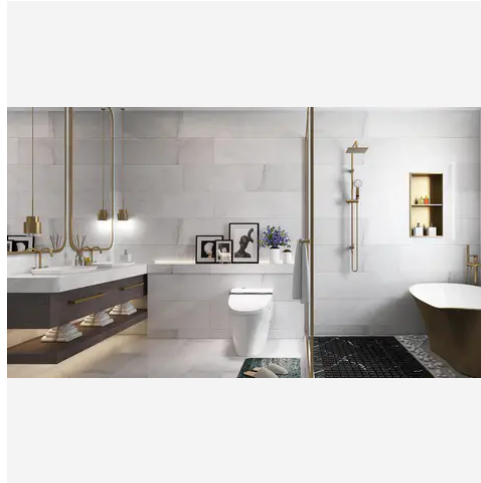

# 4 x 12 Bianco Bello Honed Rectangle Tile

4x12 Bianco Bello Honed Rectangle Tile

SKU  
TIL-BIABEL-412-H

COLOR OPTIONS

**Bianco Bello**

SHAPE / SIZE

- 0.5 x 12 Pencil
- 0.75 x 0.75 Penny Round
- 0.75 x 12 Bullnose
- 1 x 1 Square
- 1 x 4 Herringbone
- 2 x 2 Hexagon
- 2 x 12 Chair Rail
- 3 x 3 Hexagon

## PRODUCT GALLERY

---

Bianco Bello - Italian for "beautiful white" - embodies timeless elegance. This series boasts a stunning array, ranging from delicate 2-inch hexagons to grand 12x24 rectangles. Bianco Bello offers unparalleled design flexibility with 4 distinct trims (pencil, baseboard, chair rail, and bullnose) and 5 mosaic patterns (square, hexagon, herringbone, and penny round). The white base with cool and warm tones creates a sense of spaciousness, while the high variation in veining patterns adds a touch of individuality to each piece. Crafted from luxurious marble, Bianco Bello allows you to mix and match colors to create captivating layouts and patterns, polished, tumbled, or honed to suit your desired aesthetic.