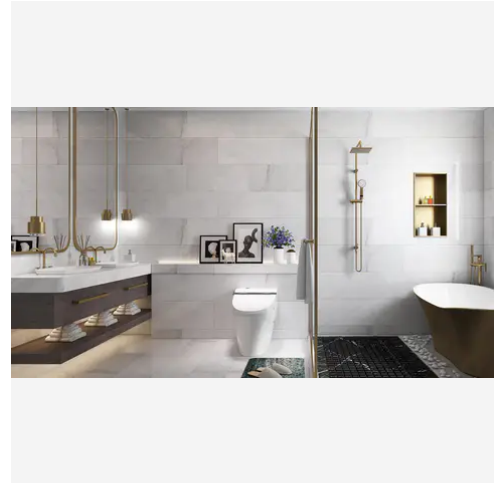

## PRODUCT GALLERY

---

Bianco Bello - Italian for "beautiful white" - embodies timeless elegance. This series boasts a stunning array, ranging from delicate 2-inch hexagons to grand 12x24 rectangles. Bianco Bello offers unparalleled design flexibility with 4 distinct trims (pencil, baseboard, chair rail, and bullnose) and 5 mosaic patterns (square, hexagon, herringbone, and penny round). The white base with cool and warm tones creates a sense of spaciousness, while the high variation in veining patterns adds a touch of individuality to each piece. Crafted from luxurious marble, Bianco Bello allows you to mix and match colors to create captivating layouts and patterns, polished, tumbled, or honed to suit your desired aesthetic.