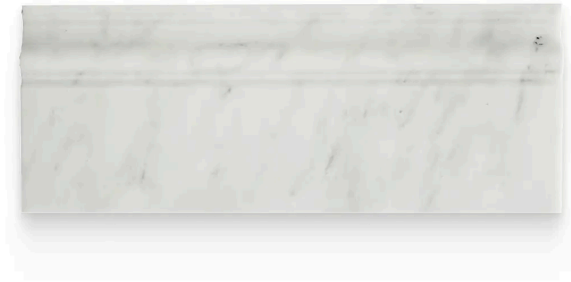

# 4 x 12 Bianco Bello Honed Baseboard Trim

4x12 Bianco Bello Honed Baseboard Trim

SKU  
**TRI-BIABEL-BASEB-H**

**COLOR OPTIONS**

N/A

**SHAPE / SIZE**

 0.5 x 12 Pencil	0.75 x 0.75 Penny Round 	 0.75 x 12 Bullnose
1 x 1 Square	1 x 4 Herringbone	2 x 2 Hexagon
 2 x 12 Chair Rail	3 x 3 Hexagon	

**PRODUCT INFORMATION**

Material Marble	Shape Baseboard
Chip/Tile Size 4 x 12	Finish Honed
Color Bianco Bello	Sq Ft Per Piece N/A
Glazed N/A	Tile Thickness N/A
Shade Variation V4	Texture Variation N/A
Size Variation N/A	Pits & Chips Variation N/A