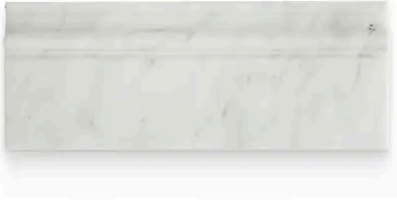

## PRODUCT GALLERY

---

Bianco Bello - Italian for "beautiful white" - embodies timeless elegance. This series boasts a stunning array, ranging from delicate 2-inch hexagons to grand 12x24 rectangles. Bianco Bello offers unparalleled design flexibility with 4 distinct trims (pencil, baseboard, chair rail, and bullnose) and 5 mosaic patterns (square, hexagon, herringbone, and penny round). The white base with cool and warm tones creates a sense of spaciousness, while the high variation in veining patterns adds a touch of individuality to each piece. Crafted from luxurious marble, Bianco Bello allows you to mix and match colors to create captivating layouts and patterns, polished, tumbled, or honed to suit your desired aesthetic.