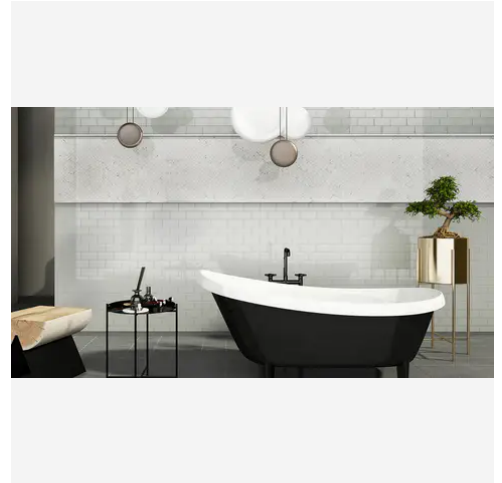

4.75 x 12 Thassos White Polished Baseboard Trim

4.75x12 Thassos White Polished Baseboard Trim

SKU
TRI-THAWHI-BASEB-P

COLOR OPTIONS

N/A

SHAPE / SIZE

 0.5 x 12 Pencil	0.75 x 0.75 Penny Round 	 0.75 x 12 Bullnose
1 x 1 Square	1 x 2 Basketweave	1 x 4 Herringbone
2 x 2 Hexagon	 2 x 12 Crown Molding	

PRODUCT INFORMATION

Material Marble	Shape Baseboard
Chip/Tile Size 4.75 x 12	Finish Polished
Color Thassos White	Sq Ft Per Piece N/A
Glazed N/A	Tile Thickness N/A
Shade Variation V4	Texture Variation N/A
Size Variation N/A	Pits & Chips Variation N/A

PRODUCT GALLERY

Embrace the timeless purity of the Thassos White, a series defined by its pristine white marble and available in both honed and polished finishes. This versatile series includes four tile shapes—3x6, 18x18, 12x12, and 12x24—perfect for creating clean, elegant surfaces. Complementing the tiles are a variety of mosaic patterns: penny round, hexagon, herringbone, basketweave, and squares, offering endless design possibilities. The series is completed with four trim styles—baseboard, chair rail, bullnose, and pencil—allowing for a flawless and refined finish in any space.