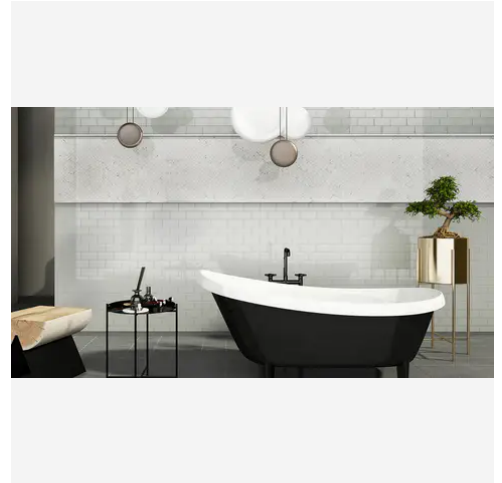

4.75 x 12 Thassos White Honed Baseboard Trim

4.75x12 Thassos White Honed Baseboard Trim

SKU

TRI-THAWHI-BASEB-H

COLOR OPTIONS

N/A

SHAPE / SIZE

 0.5 x 12 Pencil	0.75 x 0.75 Penny Round 	 0.75 x 12 Bullnose
1 x 1 Square	1 x 2 Basketweave	1 x 4 Herringbone
2 x 2 Hexagon	 2 x 12 Crown Molding	

PRODUCT INFORMATION

Material
Marble

Shape
Baseboard

Chip/Tile Size
4.75 x 12

Finish
Honed

Color
Thassos White

Sq Ft Per Piece
N/A

Glazed
N/A

PRODUCT GALLERY

Embrace the timeless purity of the Thassos White, a series defined by its pristine white marble and available in both honed and polished finishes. This versatile series includes four tile shapes—3x6, 18x18, 12x12, and 12x24—perfect for creating clean, elegant surfaces. Complementing the tiles are a variety of mosaic patterns: penny round, hexagon, herringbone, basketweave, and squares, offering endless design possibilities. The series is completed with four trim styles—baseboard, chair rail, bullnose, and pencil—allowing for a flawless and refined finish in any space.