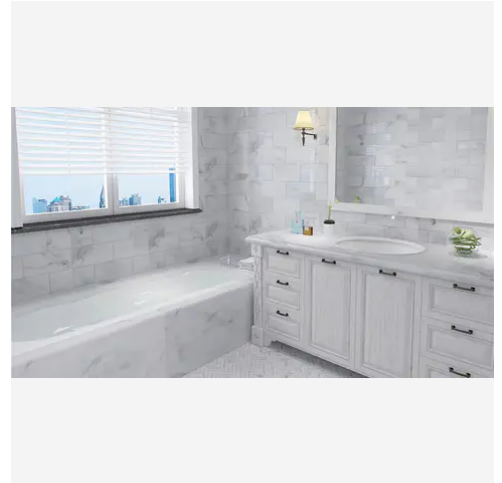

PRODUCT GALLERY

Calacatta Gold exudes timeless luxury. This series features a white base accented with bold veins in dramatic dark gray and gold tones. The collection offers 4 versatile sizes, ranging from classic squares to contemporary rectangles, along with 4 trim options for a seamless finish. Calacatta Gold boasts 5 captivating mosaic patterns (square, hexagon, herringbone, and penny round), allowing for intricate design possibilities. This statement marble features high variation, ensuring each piece is unique. Mix and match tiles to create captivating layouts and patterns, choosing between a polished or honed finish to suit your desired ambiance.