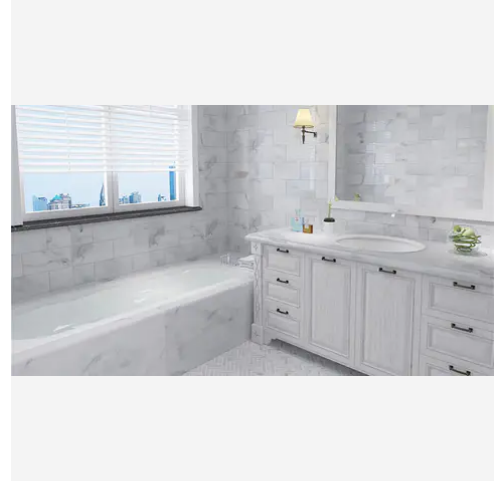

PRODUCT GALLERY

Calacatta Gold exudes timeless luxury. This series features a white base accented with bold veins in dramatic dark gray and gold tones. The collection offers 4 versatile sizes, ranging from classic squares to contemporary rectangles, along with 4 trim options for a seamless finish. Calacatta Gold boasts 5 captivating mosaic patterns (square, hexagon, herringbone, and penny round), allowing for intricate design possibilities. This statement marble features high variation, ensuring each piece is unique. Mix and match tiles to create captivating layouts and patterns, choosing between a polished or honed finish to suit your desired ambiance.