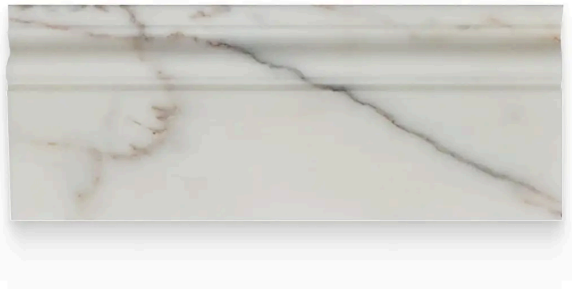

4.75 x 12 Calacatta Gold Honed Baseboard Trim

4.75x12 Calacatta Gold Honed Baseboard Trim

SKU
TRI-CALGOL-BASEB-H

COLOR OPTIONS

N/A

SHAPE / SIZE

 0.5 x 12 Pencil	0.75 x 0.75 Penny Round 	 0.75 x 12 Bullnose
1 x 1 Square	1 x 4 Herringbone	2 x 2 Hexagon
 2 x 12 Crown Molding	3 x 3 Hexagon	

PRODUCT INFORMATION

Material Marble	Shape Baseboard
Chip/Tile Size 4.75 x 12	Finish Honed
Color Calacatta Gold	Sq Ft Per Piece N/A
Glazed N/A	Tile Thickness N/A
Shade Variation V4	Texture Variation N/A
Size Variation N/A	Pits & Chips Variation N/A

PRODUCT GALLERY

Calacatta Gold exudes timeless luxury. This series features a white base accented with bold veins in dramatic dark gray and gold tones. The collection offers 4 versatile sizes, ranging from classic squares to contemporary rectangles, along with 4 trim options for a seamless finish. Calacatta Gold boasts 5 captivating mosaic patterns (square, hexagon, herringbone, and penny round), allowing for intricate design possibilities. This statement marble features high variation, ensuring each piece is unique. Mix and match tiles to create captivating layouts and patterns, choosing between a polished or honed finish to suit your desired ambiance.