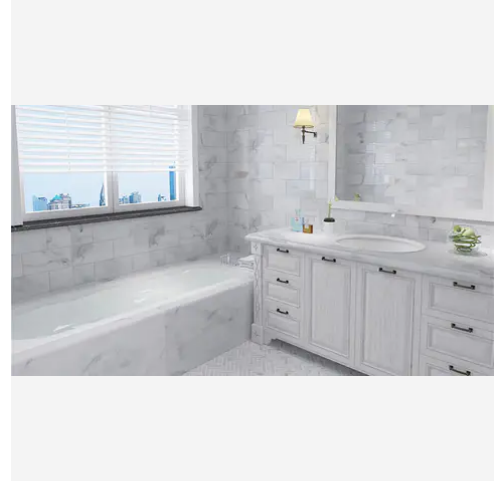

## PRODUCT GALLERY

---

Calacatta Gold exudes timeless luxury. This series features a white base accented with bold veins in dramatic dark gray and gold tones. The collection offers 4 versatile sizes, ranging from classic squares to contemporary rectangles, along with 4 trim options for a seamless finish. Calacatta Gold boasts 5 captivating mosaic patterns (square, hexagon, herringbone, and penny round), allowing for intricate design possibilities. This statement marble features high variation, ensuring each piece is unique. Mix and match tiles to create captivating layouts and patterns, choosing between a polished or honed finish to suit your desired ambiance.