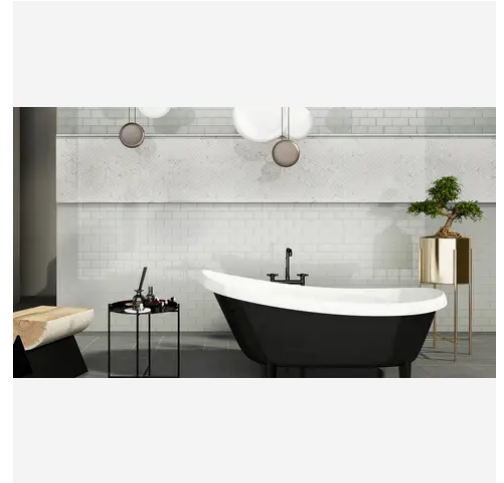

3 x 6 Thassos White Polished Rectangle Tile

3x6 Thassos White Polished Rectangle Tile

SKU

TIL-THAWHI-36-P

COLOR OPTIONS

**Thassos
White**

SHAPE / SIZE

0.5 x 12 Pencil

PRODUCT GALLERY

Embrace the timeless purity of the Thassos White, a series defined by its pristine white marble and available in both honed and polished finishes. This versatile series includes four tile shapes—3x6, 18x18, 12x12, and 12x24—perfect for creating clean, elegant surfaces. Complementing the tiles are a variety of mosaic patterns: penny round, hexagon, herringbone, basketweave, and squares, offering endless design possibilities. The series is completed with four trim styles—baseboard, chair rail, bullnose, and pencil—allowing for a flawless and refined finish in any space.