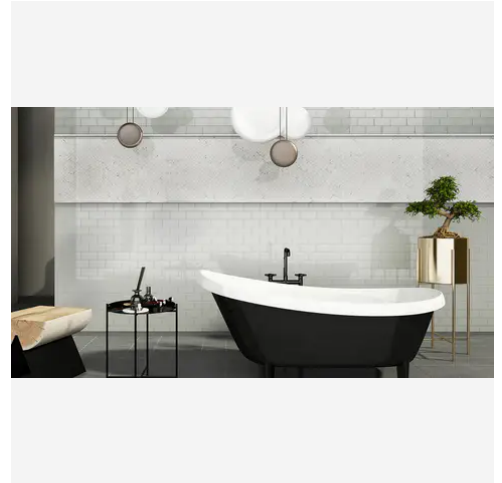

3 x 6 Thassos White Honed Rectangle Tile

3x6 Thassos White Honed Rectangle Tile

SKU

TIL-THAWHI-36-H

COLOR OPTIONS

**Thassos
White**

SHAPE / SIZE

0.5 x 12 Pencil

PRODUCT GALLERY

Embrace the timeless purity of the Thassos White, a series defined by its pristine white marble and available in both honed and polished finishes. This versatile series includes four tile shapes—3x6, 18x18, 12x12, and 12x24—perfect for creating clean, elegant surfaces. Complementing the tiles are a variety of mosaic patterns: penny round, hexagon, herringbone, basketweave, and squares, offering endless design possibilities. The series is completed with four trim styles—baseboard, chair rail, bullnose, and pencil—allowing for a flawless and refined finish in any space.