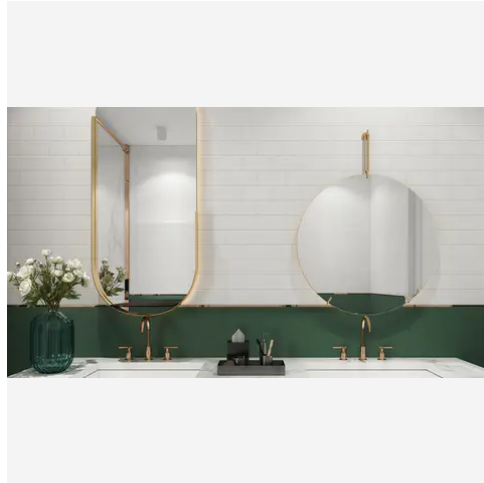

3 x 6 Thassos White Honed Rectangle Tile

3x6 Thassos White Honed Rectangle Tile

SKU

TIL-THAWHI-36-H

COLOR OPTIONS

**Thassos
White**

SHAPE / SIZE

0.5 x 12 Pencil

PRODUCT GALLERY

Embrace the timeless purity of the Thassos White, a series defined by its pristine white marble and available in both honed and polished finishes. This versatile series includes four tile shapes—3x6, 18x18, 12x12, and 12x24—perfect for creating clean, elegant surfaces. Complementing the tiles are a variety of mosaic patterns: penny round, hexagon, herringbone, basketweave, and squares, offering endless design possibilities. The series is completed with four trim styles—baseboard, chair rail, bullnose, and pencil—allowing for a flawless and refined finish in any space.