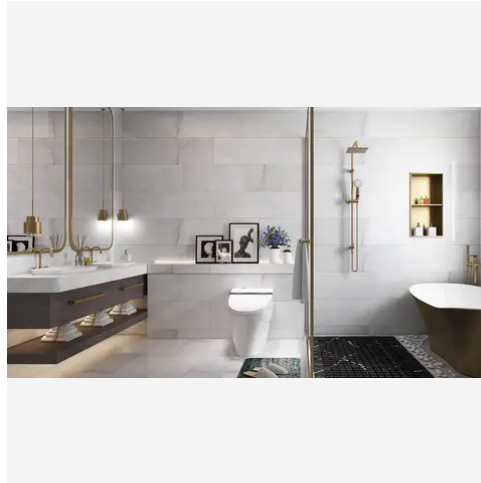

3 x 6 Bianco Bello Polished Rectangle Tile

3x6 Bianco Bello Polished Rectangle Tile

SKU
TIL-BIABEL-36-P

COLOR OPTIONS

Bianco Bello

SHAPE / SIZE

0.5 x 12 Pencil	0.75 x 0.75 Penny Round	0.75 x 12 Bullnose
1 x 1 Square	1 x 4 Herringbone	2 x 2 Hexagon
2 x 12 Chair Rail	3 x 3 Hexagon	

PRODUCT INFORMATION

Material Marble	Shape Rectangle
Chip/Tile Size 3 x 6	Finish Polished
Color Bianco Bello	Sq Ft Per Piece 0.125
Glazed N/A	Tile Thickness 10 mm
Shade Variation V4	Texture Variation N/A
Size Variation N/A	Pits & Chips Variation N/A

PRODUCT GALLERY

Bianco Bello - Italian for "beautiful white" - embodies timeless elegance. This series boasts a stunning array, ranging from delicate 2-inch hexagons to grand 12x24 rectangles. Bianco Bello offers unparalleled design flexibility with 4 distinct trims (pencil, baseboard, chair rail, and bullnose) and 5 mosaic patterns (square, hexagon, herringbone, and penny round). The white base with cool and warm tones creates a sense of spaciousness, while the high variation in veining patterns adds a touch of individuality to each piece. Crafted from luxurious marble, Bianco Bello allows you to mix and match colors to create captivating layouts and patterns, polished, tumbled, or honed to suit your desired aesthetic.