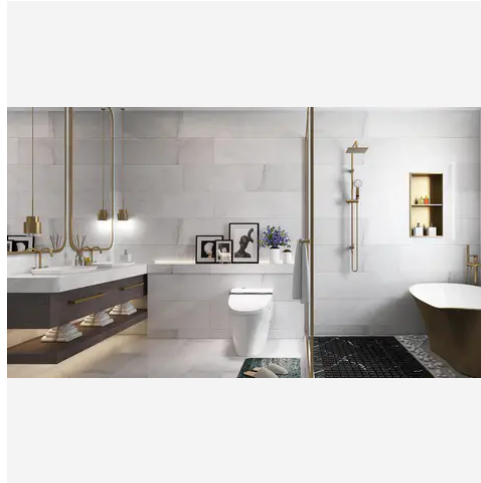

3 x 6 Bianco Bello Polished Rectangle Tile

3x6 Bianco Bello Polished Rectangle Tile

SKU
TIL-BIABEL-36-P

COLOR OPTIONS

**Bianco
Bello**

SHAPE / SIZE

0.5 x 12 Pencil	0.75 x 0.75 Penny Round	0.75 x 12 Bullnose
1 x 1 Square	1 x 4 Herringbone	2 x 2 Hexagon
2 x 12 Chair Rail	3 x 3 Hexagon	

PRODUCT INFORMATION

Material Marble	Shape Rectangle
Chip/Tile Size 3 x 6	Finish Polished
Color Bianco Bello	Sq Ft Per Piece 0.125
Glazed N/A	Tile Thickness 10 mm
Shade Variation V4	Texture Variation N/A
Size Variation N/A	Pits & Chips Variation N/A

PRODUCT GALLERY

Bianco Bello - Italian for "beautiful white" - embodies timeless elegance. This series boasts a stunning array, ranging from delicate 2-inch hexagons to grand 12x24 rectangles. Bianco Bello offers unparalleled design flexibility with 4 distinct trims (pencil, baseboard, chair rail, and bullnose) and 5 mosaic patterns (square, hexagon, herringbone, and penny round). The white base with cool and warm tones creates a sense of spaciousness, while the high variation in veining patterns adds a touch of individuality to each piece. Crafted from luxurious marble, Bianco Bello allows you to mix and match colors to create captivating layouts and patterns, polished, tumbled, or honed to suit your desired aesthetic.