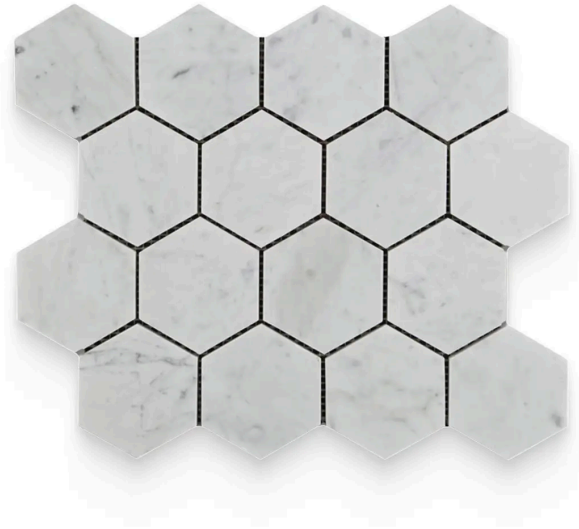

3 x 3 Carrara White Polished Hexagon Mosaic

3x3 Carrara White Polished Hexagon Mosaic

SKU

MOS-CARWHI-3HEX-P

COLOR OPTIONS

**Carrara
White**

SHAPE / SIZE

0.5 x 12 Pencil

0.75 x 0.75 Penny
Round

0.75 x 12 Bullnose

1 x 1 Square

1 x 2 Basketweave

1 x 4 Herringbone

2 x 2 Hexagon

2 x 12 Chair Rail

PRODUCT INFORMATION

Material
Marble

Shape
Hexagon

Chip/Tile Size
3 x 3

Finish
Polished

Color
Carrara White

Sq Ft Per Piece
0.84

Glazed
N/A

Tile Thickness
10 mm

Embrace the enduring beauty of Carrara White. This collection features the classic Italian marble in a timeless palette with gray veins. Carrara White offers unparalleled design flexibility with an extensive range of sizes, encompassing hexagons, squares, and rectangles. The series includes 4 trim options and a stunning selection of 6 mosaic patterns (basketweave, square, hexagon, herringbone, and penny round) for limitless design possibilities. The high variation in veining ensures each piece is one-of-a-kind, adding a touch of individuality to your space. Mix and match tiles to create captivating layouts and patterns, choosing between a polished or honed finish to complete your vision.