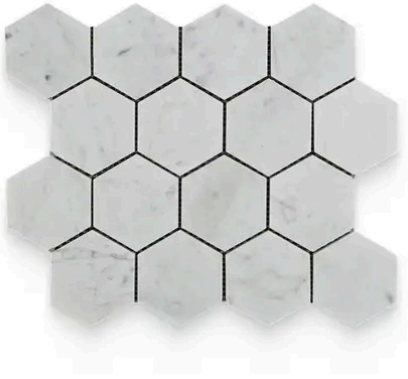

Material
Marble

Shape
Hexagon

Chip/Tile Size
3 x 3

Finish
Polished

Color
Carrara White

Sq Ft Per Piece
0.84

Glazed
N/A

Tile Thickness
10 mm

Shade Variation
V4

Texture Variation
N/A

Size Variation
N/A

Pits & Chips Variation
N/A

PACKAGING INFORMATION

Pieces Per Box
N/A

Sq Ft Per Box
N/A

Weight Per Box
N/A

Embrace the enduring beauty of Carrara White. This collection features the classic Italian marble in a timeless palette with gray veins. Carrara White offers unparalleled design flexibility with an extensive range of sizes, encompassing hexagons, squares, and rectangles. The series includes 4 trim options and a stunning selection of 6 mosaic patterns (basketweave, square, hexagon, herringbone, and penny round) for limitless design possibilities. The high variation in veining ensures each piece is one-of-a-kind, adding a touch of individuality to your space. Mix and match tiles to create captivating layouts and patterns, choosing between a polished or honed finish to complete your vision.