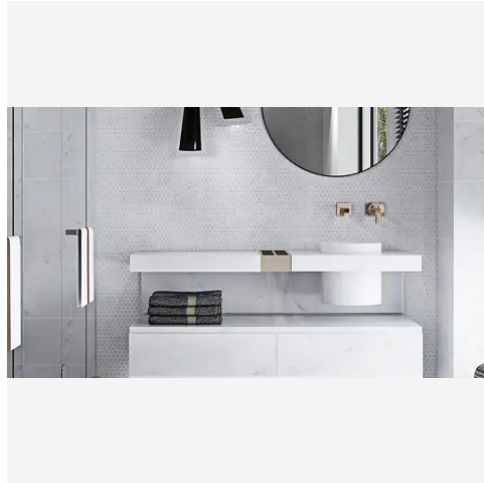

Embrace the enduring beauty of Carrara White. This collection features the classic Italian marble in a timeless palette with gray veins. Carrara White offers unparalleled design flexibility with an extensive range of sizes, encompassing hexagons, squares, and rectangles. The series includes 4 trim options and a stunning selection of 6 mosaic patterns (basketweave, square, hexagon, herringbone, and penny round) for limitless design possibilities. The high variation in veining ensures each piece is one-of-a-kind, adding a touch of individuality to your space. Mix and match tiles to create captivating layouts and patterns, choosing between a polished or honed finish to complete your vision.