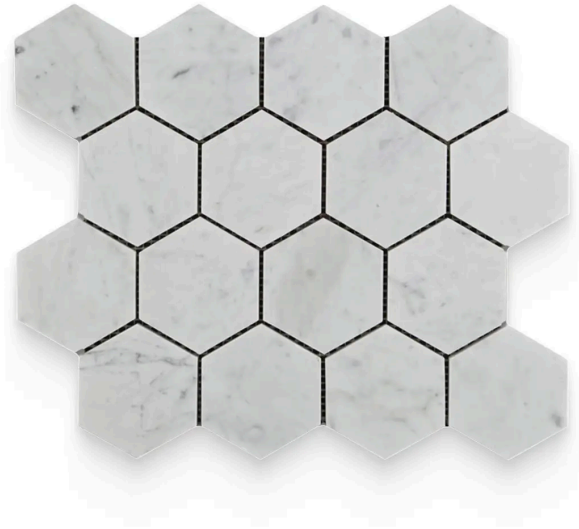

3 x 3 Carrara White Honed Hexagon Mosaic

3x3 Carrara White Honed Hexagon Mosaic

SKU

MOS-CARWHI-3HEX-H

COLOR OPTIONS

Carrara
White

SHAPE / SIZE

0.5 x 12 Pencil

0.75 x 0.75 Penny
Round

0.75 x 12 Bullnose

1 x 1 Square

1 x 2 Basketweave

1 x 4 Herringbone

2 x 2 Hexagon

2 x 12 Chair Rail

PRODUCT INFORMATION

Material
Marble

Shape
Hexagon

Chip/Tile Size
3 x 3

Finish
Honed

Color
Carrara White

Sq Ft Per Piece
0.84

Glazed
N/A

Tile Thickness
10 mm

PRODUCT GALLERY

Embrace the enduring beauty of Carrara White. This collection features the classic Italian marble in a timeless palette with gray veins. Carrara White offers unparalleled design flexibility with an extensive range of sizes, encompassing hexagons, squares, and rectangles. The series includes 4 trim options and a stunning selection of 6 mosaic patterns (basketweave, square, hexagon, herringbone, and penny round) for limitless design possibilities. The high variation in veining ensures each piece is one-of-a-kind, adding a touch of individuality to your space. Mix and match tiles to create captivating layouts and patterns, choosing between a polished or honed finish to complete your vision.