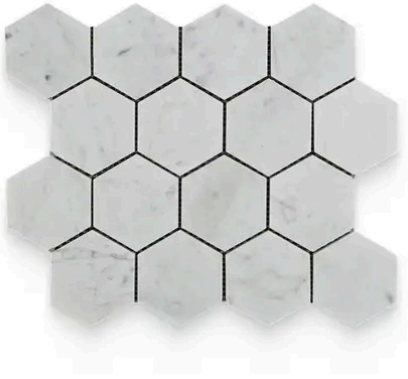

PRODUCT GALLERY

Embrace the enduring beauty of Carrara White. This collection features the classic Italian marble in a timeless palette with gray veins. Carrara White offers unparalleled design flexibility with an extensive range of sizes, encompassing hexagons, squares, and rectangles. The series includes 4 trim options and a stunning selection of 6 mosaic patterns (basketweave, square, hexagon, herringbone, and penny round) for limitless design possibilities. The high variation in veining ensures each piece is one-of-a-kind, adding a touch of individuality to your space. Mix and match tiles to create captivating layouts and patterns, choosing between a polished or honed finish to complete your vision.