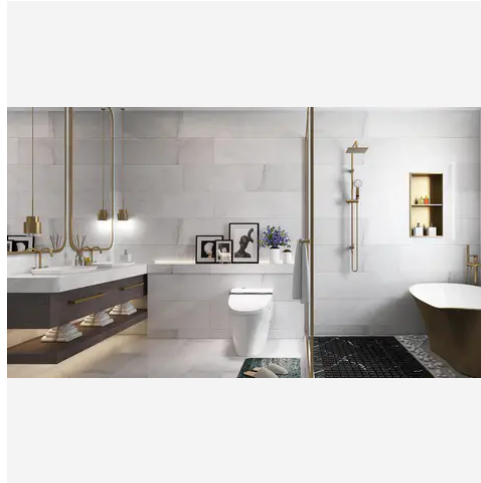

# 3 x 3 Bianco Bello Honed Hexagon Mosaic

3x3 Bianco Bello Honed Hexagon Mosaic

SKU  
MOS-BIABEL-3HEX-H

COLOR OPTIONS

**Bianco Bello**

SHAPE / SIZE

0.5 x 12 Pencil	 0.75 x 0.75 Penny Round	0.75 x 12 Bullnose
 1 x 1 Square	 1 x 4 Herringbone	 2 x 2 Hexagon
2 x 12 Chair Rail	 3 x 3 Hexagon	

## PRODUCT GALLERY

---

Bianco Bello - Italian for "beautiful white" - embodies timeless elegance. This series boasts a stunning array, ranging from delicate 2-inch hexagons to grand 12x24 rectangles. Bianco Bello offers unparalleled design flexibility with 4 distinct trims (pencil, baseboard, chair rail, and bullnose) and 5 mosaic patterns (square, hexagon, herringbone, and penny round). The white base with cool and warm tones creates a sense of spaciousness, while the high variation in veining patterns adds a touch of individuality to each piece. Crafted from luxurious marble, Bianco Bello allows you to mix and match colors to create captivating layouts and patterns, polished, tumbled, or honed to suit your desired aesthetic.