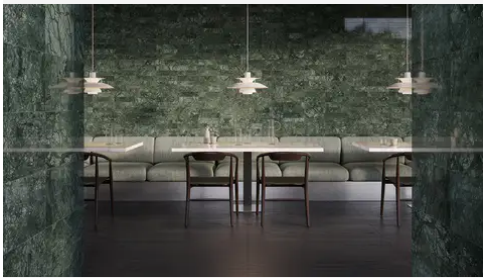

## PRODUCT GALLERY

---

Indulge in the luxurious allure of our Verde Reale series, featuring 3x12 and 12x24 tile, a sleek pencil trim and three mosaic options including picket, hexagon, and herringbone. Crafted from marble, these tiles showcase a deep green base with occasional light green, black, and white movement, offering a modern and timeless aesthetic with medium variation. With a polished finish, they exude sophistication, making them the perfect statement piece for any space. Mix and match with other colors to design captivating layouts and patterns that reflect your unique style. Marble's inherent beauty and durability make it ideal for various applications, including flooring, wall cladding, and decorative accents, adding a touch of luxury to any setting.